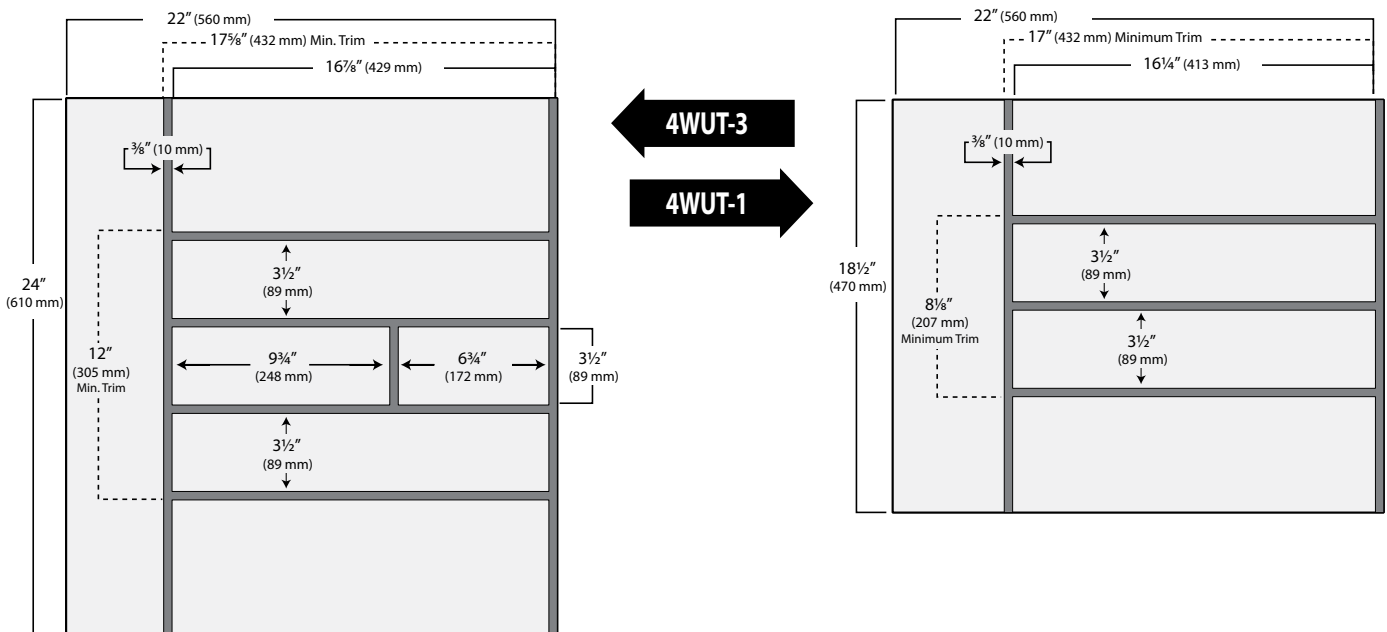

Organize kitchen drawers with Rev-A-Shelf's Wood Utility Tray Insert. The 4WUT Series is made of our classic birch/maple hardwood with a UV-cured clear finish to ensure an acceptable match to any kitchen cabinet. This modern day clutter solution requires a simple drop-in installation with two sizes that may be trimmed to fit various drawer sizes.

DRAWER ACCESSORIES

REV-A-SHELF®  
Wood Classics™

PRODUCT #s	DESCRIPTION	PRODUCT DIMENSIONS	FINISH	SET PER CARTON	WEIGHT PER CARTON	SUGGESTED LIST PRICE
<b>Wood Utility Tray</b>						
						<b>Individual Pack</b>
4WUT-1SH	Trimnable Utility Tray	18 1/2" (470 mm)W x 22" (559 mm)D x 2 3/8" (60 mm)H	Wood	1	7 lbs.	\$39.45
4WUT-3SH	Trimnable Utility Tray	24" (610 mm)W x 22" (559 mm)D x 2 3/8" (60 mm)H	Wood	1	9 lbs.	\$51.60
4WUT-1	Trimnable Utility Tray	18 1/2" (470 mm)W x 22" (559 mm)D x 2 7/8" (73 mm)H	Wood	1	7 lbs.	\$40.15
4WUT-3	Trimnable Utility Tray	24" (610 mm)W x 22" (559 mm)D x 2 7/8" (73 mm)H	Wood	1	9 lbs.	\$52.65

**CONTAINS:** Utility Tray Insert that can be customized for various drawer sizes.