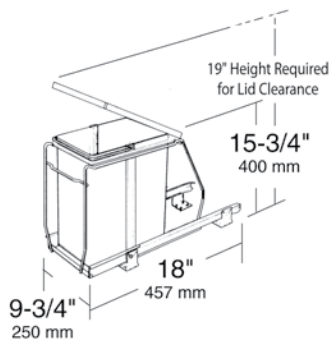

568-09-30 S

568-20-30 S

WASTE
CONTAINERS

REV-A-SHELF
ACCESSIBLE STORAGE

PRODUCT #s	DESCRIPTION	PRODUCT DIMENSIONS	FINISH	SET PER CARTON	WEIGHT PER CARTON	SUGGESTED LIST PRICE	
						Pull-Out Waste Containers	Individual Pack
568-09-30 S	Single 30 Qt. Container	9½" (240 mm)W x 22" (559 mm)D x 19¼" (490 mm)H	Polymer	1	13 lbs	\$191.40	
568-20-30 S	Double 30 Qt. Containers	20¼" (510 mm)W x 22" (559 mm)D x 19¼" (490 mm)H	Polymer	1	15 lbs.	\$261.15	

CONTAINS:

(1 or 2) 30 Qt. container(s)), depending on unit number ordered, (1) full-size bottom mount basket with 22" (559 mm) full-extension slides and 19" (483 mm) door mount brackets, 100# Weight Rating. COMES FULLY ASSEMBLED!

569-10

569-12-2

PRODUCT #s	DESCRIPTION	PRODUCT DIMENSIONS	FINISH	SET PER CARTON	WEIGHT PER CARTON	SUGGESTED LIST PRICE	
						Pull-Out Waste Containers with Lids	Individual Pack
569-10	Single Waste Bin w/Lid	9¾" (250 mm)W x 18" (475 mm)D x 15¾" (400 mm)H	Polymer	1	8 lbs.	\$127.00	
569-12-2	Double Waste Bin w/Lid	11⅞" (302 mm)W x 18" (475 mm)D x 16" (407 mm)H	Polymer	1	10 lbs.	\$215.60	

CONTAINS:

569-10 (1) 20 Qt. portable container with handle. Drop cord included for automatic opening feature, 18" (457 mm) 75# Weight Rated - ¾ extension slides, lid, and framework – fully assembled.

569-12-2 (2) 15 Qt. portable containers with handle. Drop cord included for automatic opening feature, 18" (457 mm) 75# Weight Rated - ¾ extension slides, lid, and framework – fully assembled.