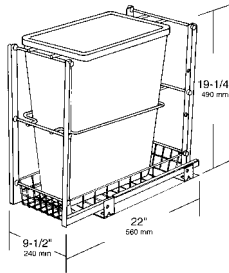

568 SERIES

PULL-OUT WASTE CONTAINERS

Another option for waste management, the 568 Series is available in a single 30 Qt. or double 30 Qt. variety and features a full height door mountable frame, full-extension ball bearing slides and is packaged fully assembled. Both units include a bonus storage space for garbage bags.

568-09-30 S

568-20-30 S

WASTE
CONTAINERS

REV-A-SHELF
ACCESSIBLE STORAGE

PRODUCT #s	DESCRIPTION	PRODUCT DIMENSIONS	FINISH	SET PER CARTON	WEIGHT PER CARTON	SUGGESTED LIST PRICE	
						Pull-Out Waste Containers	Individual Pack
568-09-30 S	Single 30 Qt. Container	9½" (240 mm)W x 22" (559 mm)D x 19¼" (490 mm)H	Polymer	1	13 lbs	\$191.40	
568-20-30 S	Double 30 Qt. Containers	20¼" (510 mm)W x 22" (559 mm)D x 19¼" (490 mm)H	Polymer	1	15 lbs.	\$261.15	

CONTAINS:

(1 or 2) 30 Qt. container(s)), depending on unit number ordered, (1) full-size bottom mount basket with 22" (559 mm) full-extension slides and 19" (483 mm) door mount brackets, 100# Weight Rating. COMES FULLY ASSEMBLED!

569-10

569-12-2

PRODUCT #s	DESCRIPTION	PRODUCT DIMENSIONS	FINISH	SET PER CARTON	WEIGHT PER CARTON	SUGGESTED LIST PRICE	
						Pull-Out Waste Containers with Lids	Individual Pack
569-10	Single Waste Bin w/Lid	9¾" (250 mm)W x 18" (475 mm)D x 15¾" (400 mm)H	Polymer	1	8 lbs.	\$127.00	
569-12-2	Double Waste Bin w/Lid	11⅞" (302 mm)W x 18" (475 mm)D x 16" (407 mm)H	Polymer	1	10 lbs.	\$215.60	