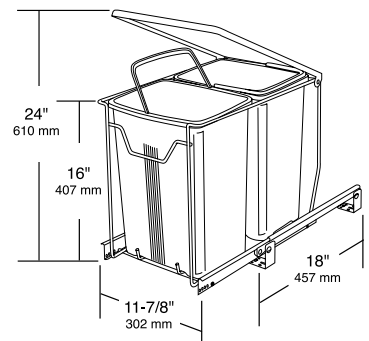

568-09-30 S

568-20-30 S

WASTE
CONTAINERS

REV-A-SHELF
ACCESSIBLE STORAGE

PRODUCT #s	DESCRIPTION	PRODUCT DIMENSIONS	FINISH	SET PER CARTON	WEIGHT PER CARTON	SUGGESTED LIST PRICE	
						Pull-Out Waste Containers	Individual Pack
568-09-30 S	Single 30 Qt. Container	9½" (240 mm)W x 22" (559 mm)D x 19¼" (490 mm)H	Polymer	1	13 lbs	\$191.40	
568-20-30 S	Double 30 Qt. Containers	20¼" (510 mm)W x 22" (559 mm)D x 19¼" (490 mm)H	Polymer	1	15 lbs.	\$261.15	

CONTAINS:

(1 or 2) 30 Qt. container(s)), depending on unit number ordered, (1) full-size bottom mount basket with 22" (559 mm) full-extension slides and 19" (483 mm) door mount brackets, 100# Weight Rating. COMES FULLY ASSEMBLED!

569 SERIES

PULL-OUT WASTE CONTAINERS WITH LID

Built for the sink base or vanity cabinet, the 569 Series is available in a single 20 Qt. or double 15 Qt. variety with lids that raise as the containers are pulled out of the cabinet. This covered container selection feature built in handles for easy removal and is packaged fully assembled for easy installation. Door mounting is not recommended for this product.

569-10

569-12-2

PRODUCT #s	DESCRIPTION	PRODUCT DIMENSIONS	FINISH	SET PER CARTON	WEIGHT PER CARTON	SUGGESTED LIST PRICE	
						Pull-Out Waste Containers with Lids	Individual Pack
569-10	Single Waste Bin w/Lid	9¾" (250 mm)W x 18" (475 mm)D x 15¾" (400 mm)H	Polymer	1	8 lbs.	\$127.00	
569-12-2	Double Waste Bin w/Lid	11⅞" (302 mm)W x 18" (475 mm)D x 16" (407 mm)H	Polymer	1	10 lbs.	\$215.60	