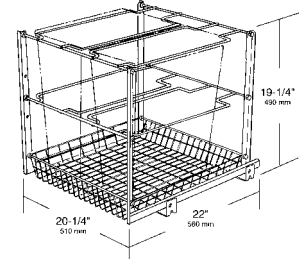

568 SERIES

PULL-OUT WASTE CONTAINERS

Another option for waste management, the 568 Series is available in a single 30 Qt. or double 30 Qt. variety and features a full height door mountable frame, full-extension ball bearing slides and is packaged fully assembled. Both units include a bonus storage space for garbage bags.

568-09-30 S

568-20-30 S

WASTE
CONTAINERS

REV-A-SHELF
ACCESSIBLE STORAGE

PRODUCT #s	DESCRIPTION	PRODUCT DIMENSIONS	FINISH	SET PER CARTON	WEIGHT PER CARTON	SUGGESTED LIST PRICE	
						Pull-Out Waste Containers	Individual Pack
568-09-30 S	Single 30 Qt. Container	9½" (240 mm)W x 22" (559 mm)D x 19¼" (490 mm)H	Polymer	1	13 lbs	\$191.40	
568-20-30 S	Double 30 Qt. Containers	20¼" (510 mm)W x 22" (559 mm)D x 19¼" (490 mm)H	Polymer	1	15 lbs.	\$261.15	

CONTAINS:

(1 or 2) 30 Qt. container(s)), depending on unit number ordered, (1) full-size bottom mount basket with 22" (559 mm) full-extension slides and 19" (483 mm) door mount brackets, 100# Weight Rating. COMES FULLY ASSEMBLED!

569-10

569-12-2

PRODUCT #s	DESCRIPTION	PRODUCT DIMENSIONS	FINISH	SET PER CARTON	WEIGHT PER CARTON	SUGGESTED LIST PRICE	
						Pull-Out Waste Containers with Lids	Individual Pack
569-10	Single Waste Bin w/Lid	9¾" (250 mm)W x 18" (475 mm)D x 15¾" (400 mm)H	Polymer	1	8 lbs.	\$127.00	
569-12-2	Double Waste Bin w/Lid	11⅞" (302 mm)W x 18" (475 mm)D x 16" (407 mm)H	Polymer	1	10 lbs.	\$215.60	