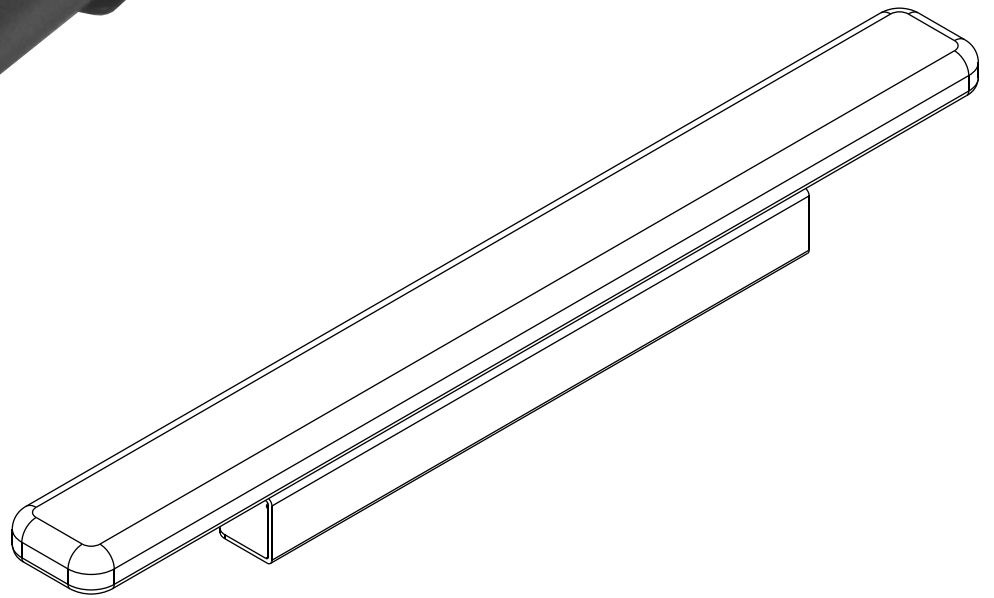

Foam Wrist Support

Foam wrist rest for use with 4468D and all 6400 and 6500 series keyboard trays.

Series Models

6270D

*NOTE:
Specifications are subject to
change without notice.*

END VIEW

Wrist Supports