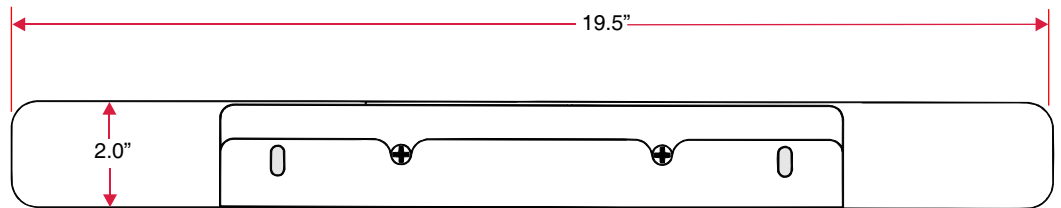

Foam Wrist Support

Foam wrist rest for use with 4468D and all 6400 and 6500 series keyboard trays.

Series Models

6270D

*NOTE:
Specifications are subject to
change without notice.*

END VIEW

Wrist Supports