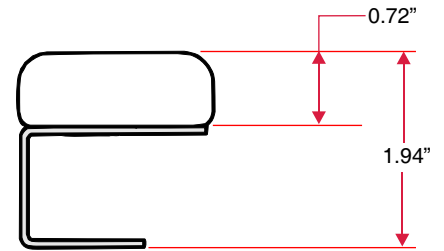

Foam Wrist Support

Foam wrist rest for use with 4468D and all 6400 and 6500 series keyboard trays.

Series Models

6270D

*NOTE:
Specifications are subject to
change without notice.*

END VIEW

Wrist Supports