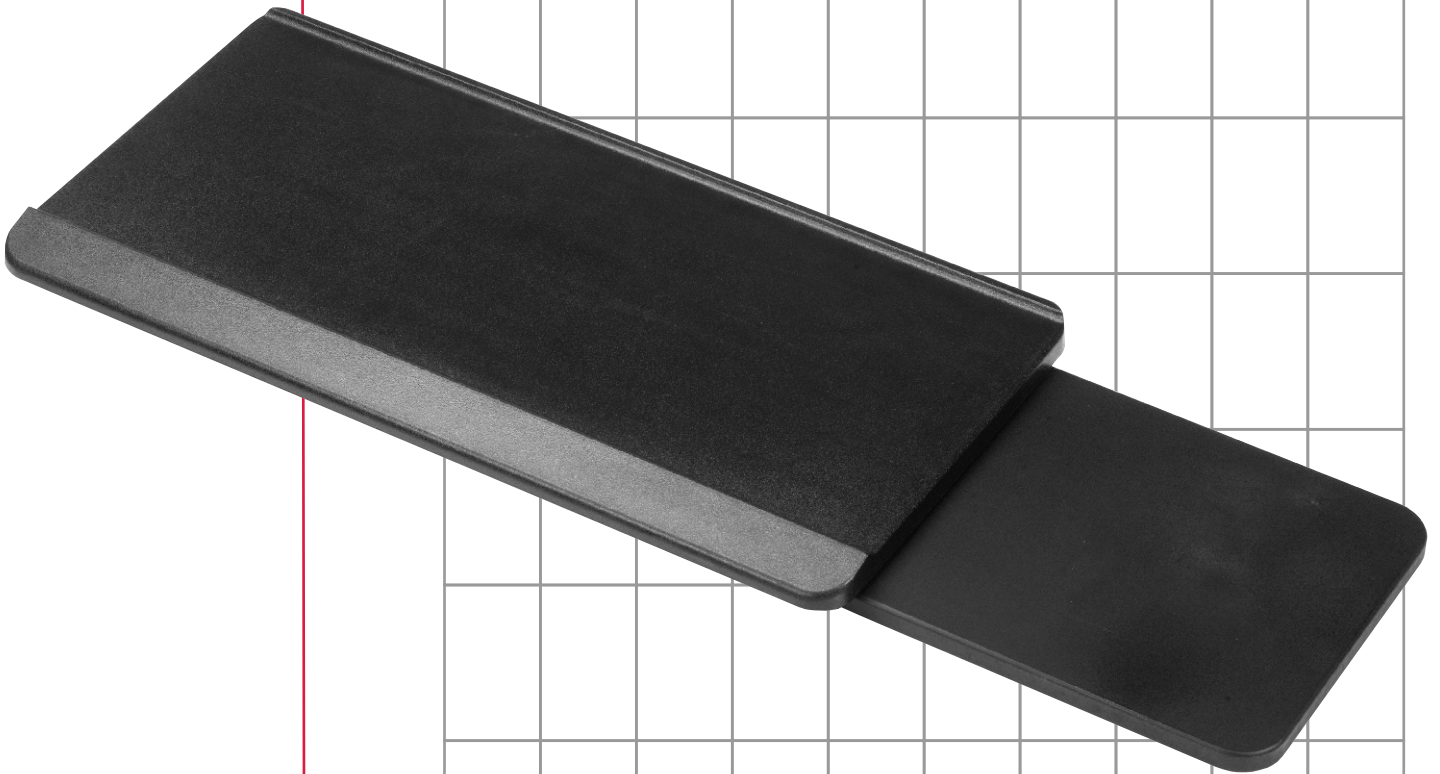

Plastic Keyboard Supports

Plastic keyboard tray comes with anti-skid mat (not shown) and sliding mouse tray constructed of hard polymer MDF, black finish.

Series Models

6421D

Keyboard Trays

Keyboard Trays Specs

Plastic Keyboard Support 6421D

NOTE:

1. Specifications are subject to change without notice.