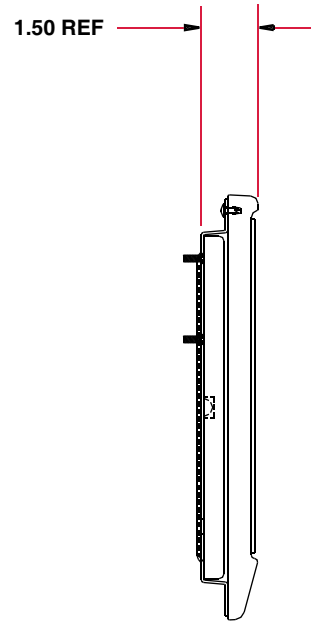

Plastic Keyboard Supports

Plastic keyboard tray comes with anti-skid mat (not shown) and sliding mouse tray constructed of hard polymer MDF, black finish.

Series Models

6421D

Keyboard Trays

Keyboard Trays Specs

Plastic Keyboard Support 6421D

NOTE:

1. Specifications are subject to change without notice.