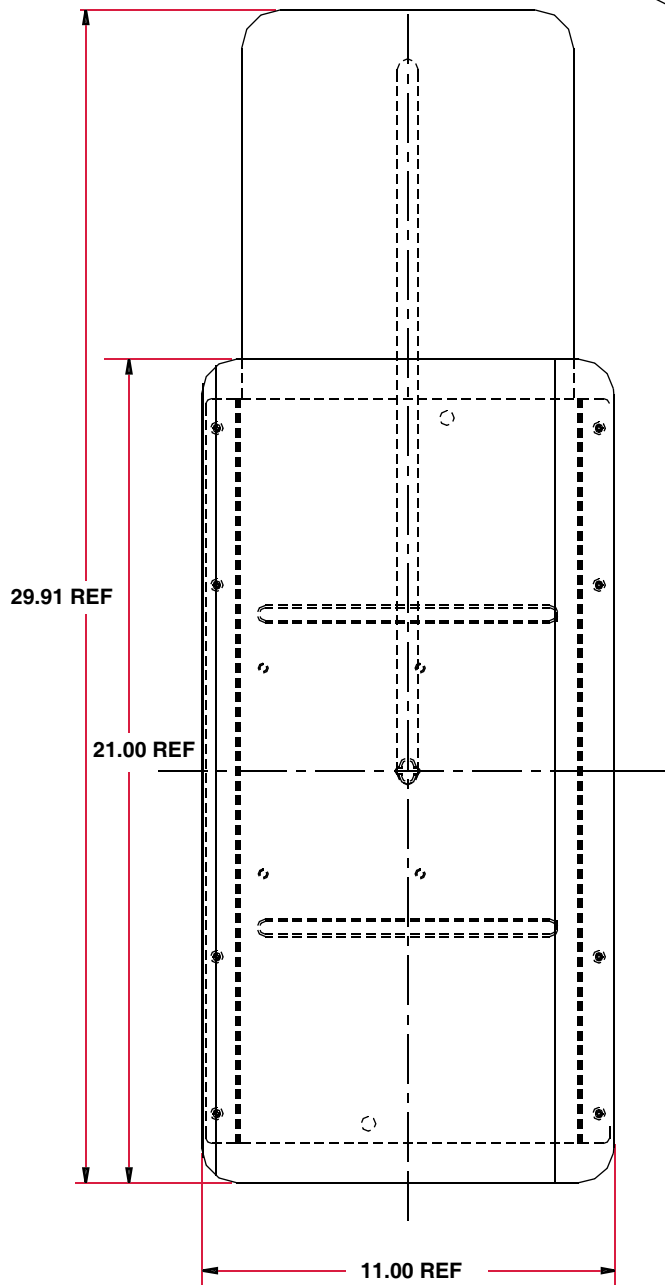

Plastic Keyboard Supports

Plastic keyboard tray comes with anti-skid mat (not shown) and sliding mouse tray constructed of hard polymer MDF, black finish.

Series Models

6421D

Keyboard Trays

Keyboard Trays Specs

Plastic Keyboard Support 6421D

NOTE:

1. Specifications are subject to change without notice.