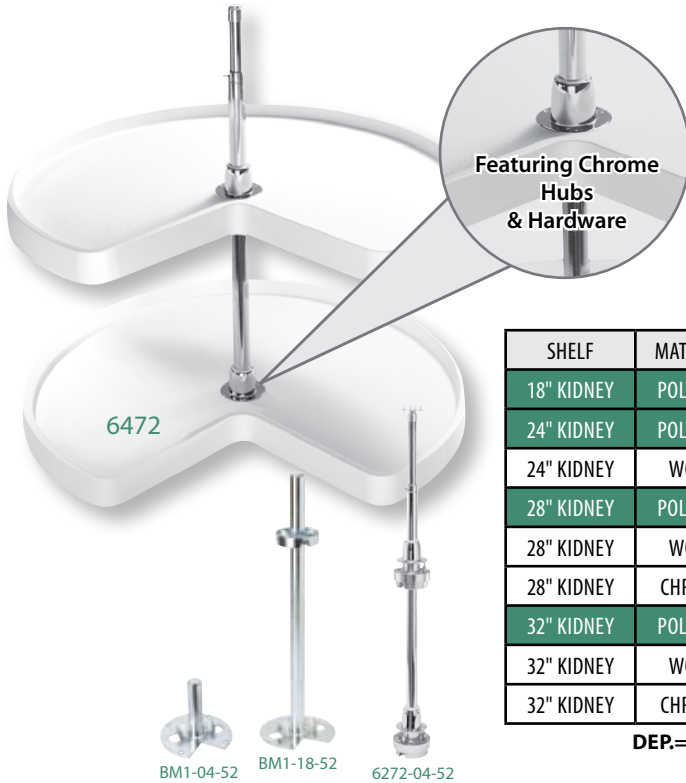

6472 SERIES

KIDNEY SHAPE SHELF

LAZY SUSANS

Rev-A-Shelf presents the most complete line of kidney shape polymer shelves in the industry with 18", 24", 28", and 32" diameters. The 6472 Series is a two shelf set with 1" diameter chrome plated steel tubing, chrome hub, telescoping upper shaft, and zinc die cast hardware components for superior independent rotation. Both the single and two shelf sets are made of double wall polymer and sturdy rib construction for maximum strength. Shelves are available in white or almond.