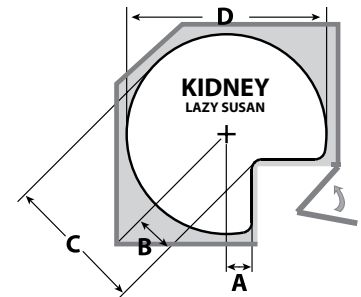

6472 SERIES

KIDNEY SHAPE SHELF

LAZY SUSANS

Rev-A-Shelf presents the most complete line of kidney shape polymer shelves in the industry with 18", 24", 28", and 32" diameters. The 6472 Series is a two shelf set with 1" diameter chrome plated steel tubing, chrome hub, telescoping upper shaft, and zinc die cast hardware components for superior independent rotation. Both the single and two shelf sets are made of double wall polymer and sturdy rib construction for maximum strength. Shelves are available in white or almond.