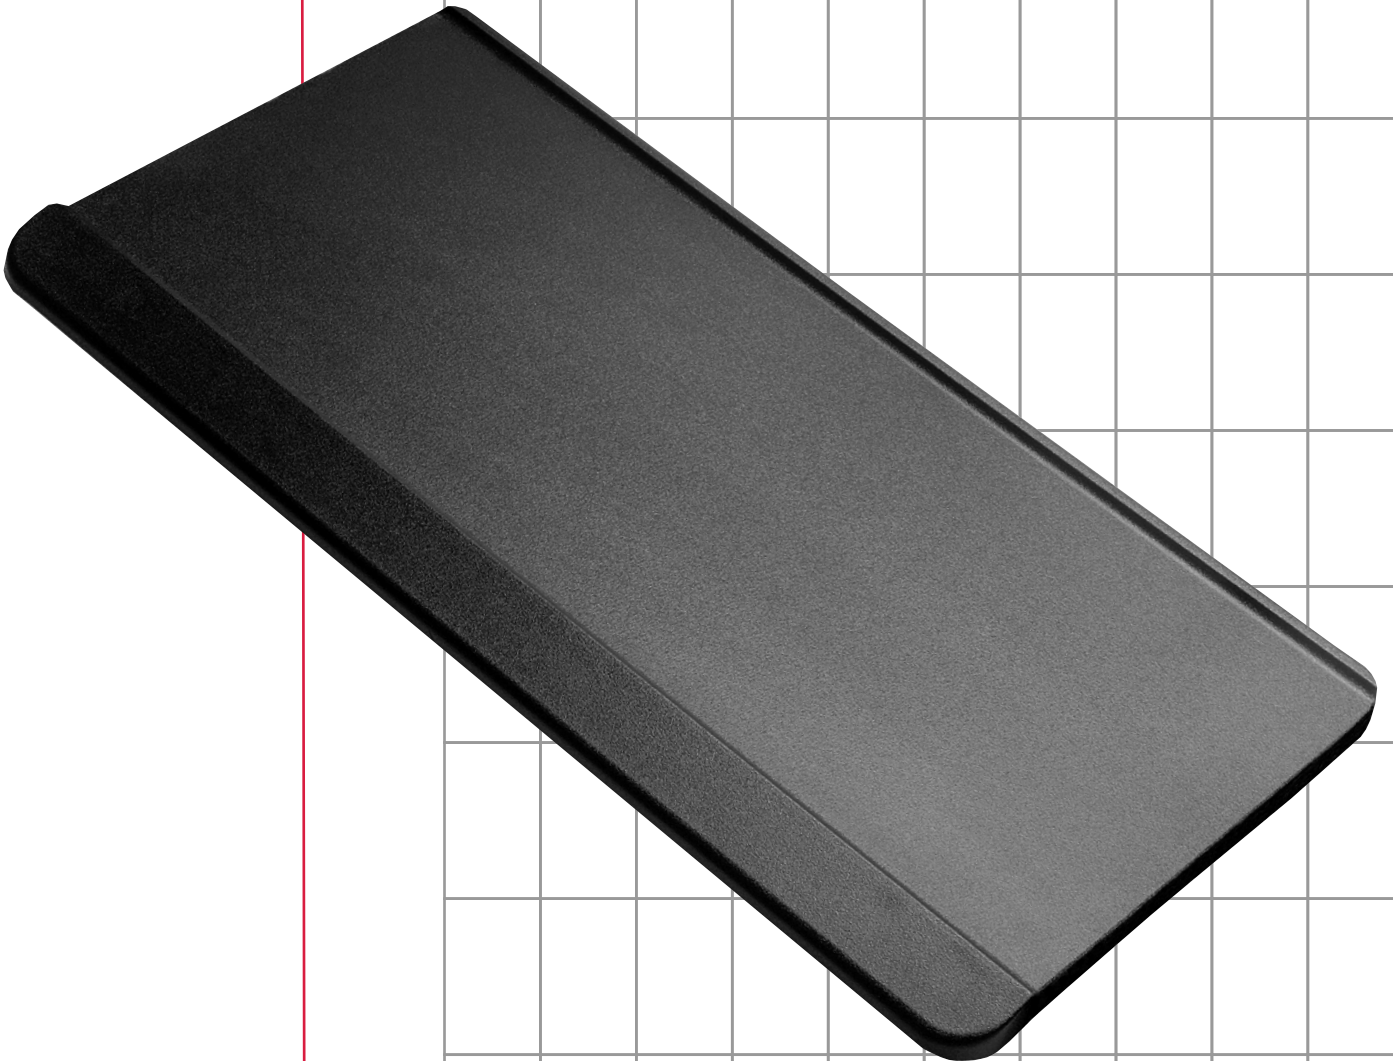

Plastic Keyboard Supports

Plastic keyboard tray with reinforcing back plate, threaded inserts and anti-skid mat (not shown), black finish.

Series Models

6501D

Keyboard Trays

Keyboard Trays Specs

Plastic Keyboard Support 6501D