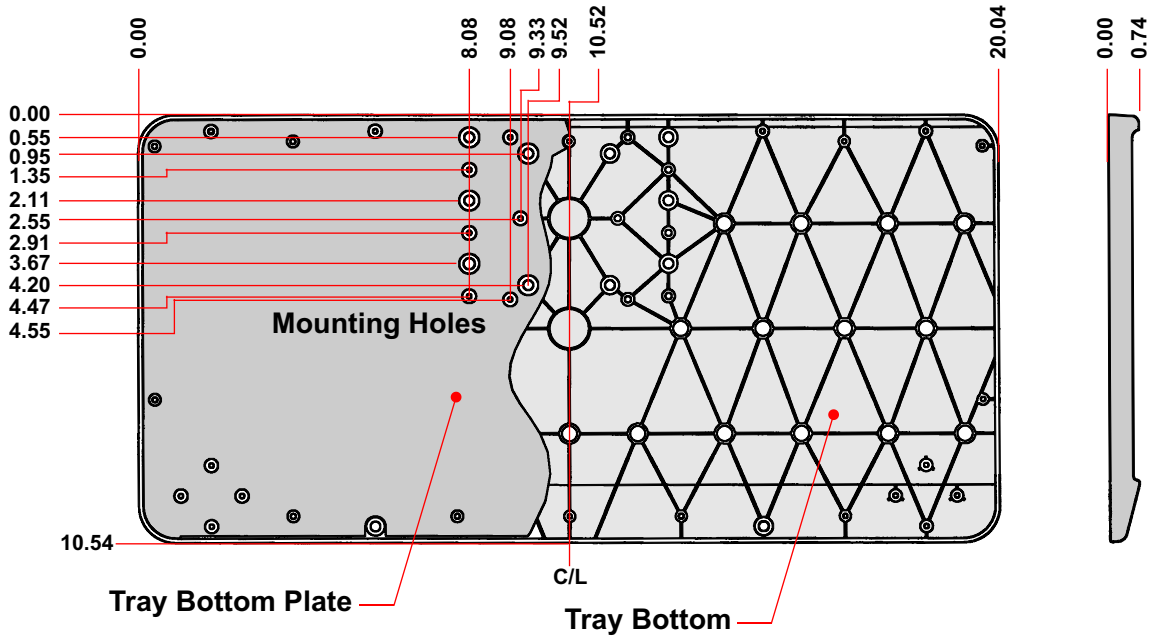

Plastic Keyboard Supports

Plastic keyboard tray with reinforcing back plate, threaded inserts and anti-skid mat (not shown), black finish.

Series Models

6501D

Keyboard Trays

Keyboard Trays Specs

Plastic Keyboard Support 6501D