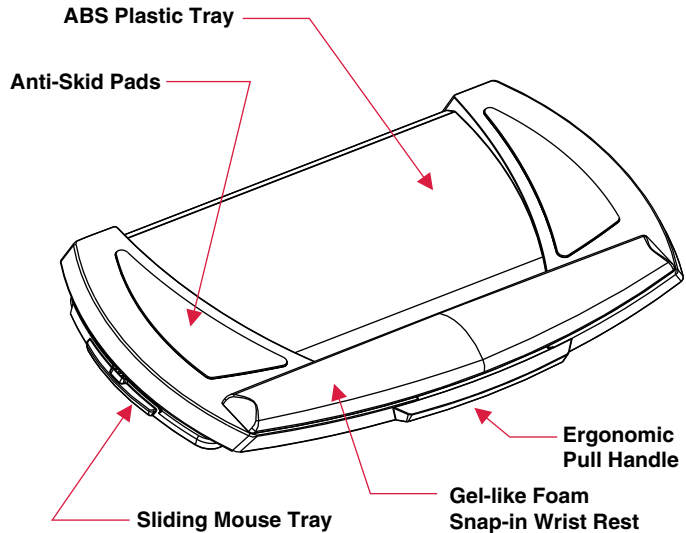

Harmony™ Keyboard Support

The Harmony™ keyboard support tray comes with sliding and forward indexing mouse surface (for either left- or right-hand use), anti-skid pads and gel-like foam wrist rest. The Harmony™ Tray can accommodate most keyboards including the Microsoft Natural.

Series Model

6531D

Keyboard Trays

Keyboard Trays Specs

Harmony™ Keyboard Support

6531D

Keyboard tray with sliding/forward indexing mouse tray

Features & Benefits

- Ergonomically shaped
- Stable, low profile design
- Anti-skid pads prevent keyboard slippage
- Mousing surface smoothly and easily adjusts from side to side for left or right-hand use which is great for multiple users and repetitive strain sufferers
- Mousing surface has three forward index positions which adjusts mousing within neutral reach zone for better ergonomic posture
- Mousing surface has built-in cable manager and fence to prevent mouse from slipping off tray
- Removable, snap-in 19" gel-like foam wrist rest offers gentle support, made of an easy to clean wrinkle finish and wear resistant material
- Fits most wave style keyboards
- Universal mounting pattern attaches to all CompX Keyboard Arms