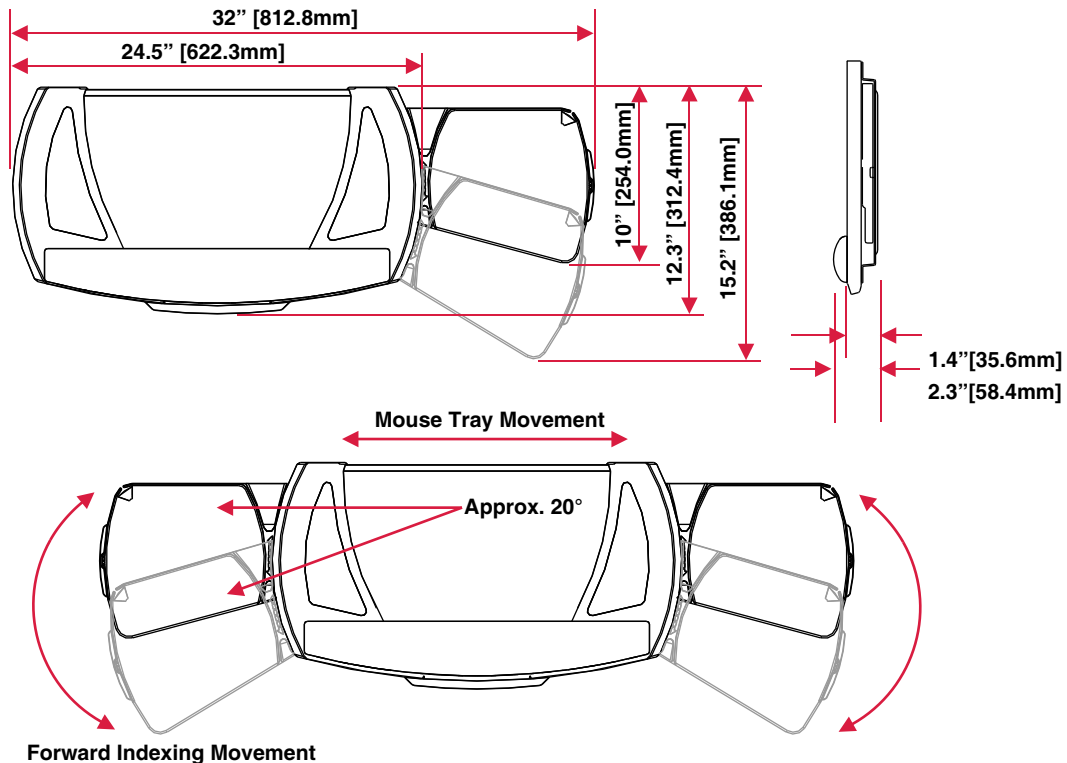

Series Model

6531D

Keyboard Trays

Keyboard Trays Specs

Harmony™ Keyboard Support

6531D

Keyboard tray with sliding/forward indexing mouse tray

Features & Benefits

- Ergonomically shaped
- Stable, low profile design
- Anti-skid pads prevent keyboard slippage
- Mousing surface smoothly and easily adjusts from side to side for left or right-hand use which is great for multiple users and repetitive strain sufferers
- Mousing surface has three forward index positions which adjusts mousing within neutral reach zone for better ergonomic posture
- Mousing surface has built-in cable manager and fence to prevent mouse from slipping off tray
- Removable, snap-in 19" gel-like foam wrist rest offers gentle support, made of an easy to clean wrinkle finish and wear resistant material
- Fits most wave style keyboards
- Universal mounting pattern attaches to all CompX Keyboard Arms