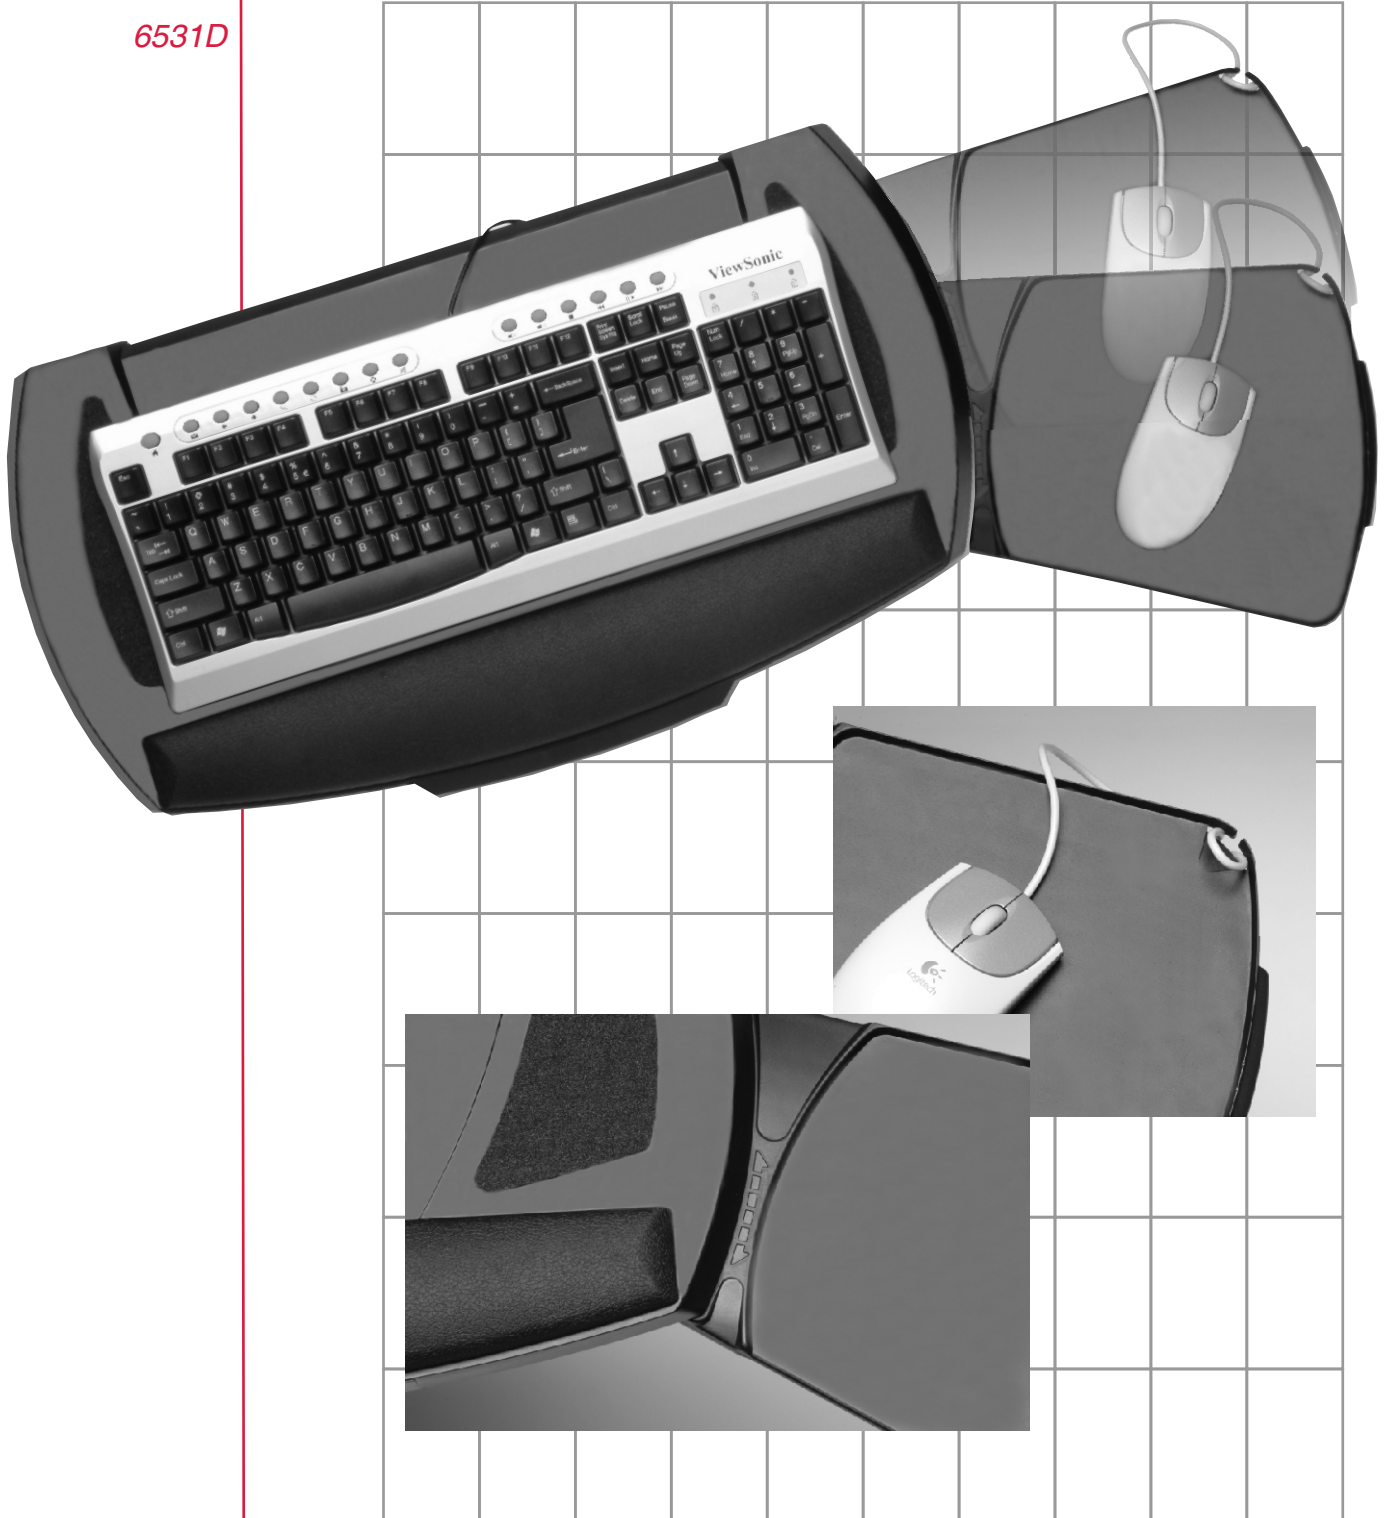

Harmony™ Keyboard Support

The Harmony™ keyboard support tray comes with sliding and forward indexing mouse surface (for either left- or right-hand use), anti-skid pads and gel-like foam wrist rest. The Harmony™ Tray can accommodate most keyboards including the Microsoft Natural.

Series Model

6531D

Keyboard Trays

Keyboard Trays Specs

Harmony™ Keyboard Support

6531D

Keyboard tray with sliding/forward indexing mouse tray

Features & Benefits

- Ergonomically shaped
- Stable, low profile design
- Anti-skid pads prevent keyboard slippage
- Mousing surface smoothly and easily adjusts from side to side for left or right-hand use which is great for multiple users and repetitive strain sufferers
- Mousing surface has three forward index positions which adjusts mousing within neutral reach zone for better ergonomic posture
- Mousing surface has built-in cable manager and fence to prevent mouse from slipping off tray
- Removable, snap-in 19" gel-like foam wrist rest offers gentle support, made of an easy to clean wrinkle finish and wear resistant material
- Fits most wave style keyboards
- Universal mounting pattern attaches to all CompX Keyboard Arms