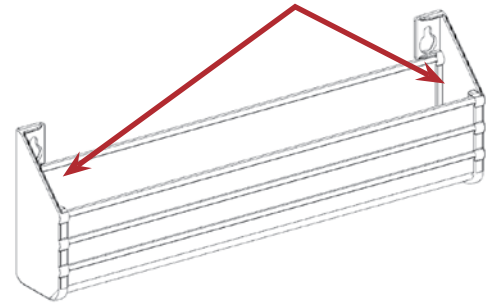

6540 SERIES

SLIM SERIES SINK FRONT (TIP-OUT) TRAYS

Tip-out trays are a must-have for every kitchen and bathroom! Perfect for hiding sponges and scouring pads out of sight yet keeping them easily accessible, the Slim Series is designed to accommodate minimum clearance openings for large sink applications. The 6540 Series is available in 11" or 14" solid or extruded tray kits in white or almond.

Custom cut trays to length and glue end caps on with Rev-A-Shelf. (Included)

End Cap

Slim Series

6551 Series

PRODUCT #s	DESCRIPTION	PRODUCT DIMENSIONS	FINISH	SET PER CARTON	WEIGHT PER CARTON	SUGGESTED LIST PRICE
2 Trays with 2 Pr. of Hinges						Individual Pack
6542-11-**-52	Trays with hinges	11" (280 mm)W x 1 1/16" (42 mm)D x 3 3/16" (100 mm)H	Polymer Trays	1	2 lbs.	\$30.00
6542-14-**-52	Trays with hinges	14" (360 mm)W x 1 1/16" (42 mm)D x 3 3/16" (100 mm)H	Polymer Trays	1	2.3 lbs.	\$30.15
20 - 2 Tray Sets with 40 Pr. of Hinges						Bulk Pack
6542-11-**-4	Trays with hinges	11" (280 mm)W x 1 1/16" (42 mm)D x 3 3/16" (100 mm)H	Polymer Trays	20	26 lbs.	\$29.15 ea.
6542-14-**-4	Trays with hinges	14" (360 mm)W x 1 1/16" (42 mm)D x 3 3/16" (100 mm)H	Polymer Trays	20	26 lbs.	\$29.45 ea.
Kits and Components						
6541-36-**-52	Tray, End Caps, 2 pr. hinges	36" (914 mm)W x 1 1/16" (42 mm)D x 3 3/16" (100 mm)H	Polymer Trays	1	2.3 lbs.	\$37.10
6541-36-**-50	Tray, End Caps, 1 pr. hinges	36" (914 mm)W x 1 1/16" (42 mm)D x 3 3/16" (100 mm)H	Polymer Trays	1	2.1 lbs.	\$25.65
6541-36-**-ETH	Tray, End Caps, 1 pr. hinges	36" (914 mm)W x 1 1/16" (42 mm)D x 3 3/16" (100 mm)H	Polymer Trays	1	1.5 lbs.	\$30.75
Bulk Components						
6541-36-**-4	Tray ONLY	36" (914 mm)W x 1 1/16" (42 mm)D x 3 3/16" (100 mm)H	Polymer Trays	20	19 lbs.	\$14.20 ea.
6542-97-**-4	Hinges & End Caps	For 20 - Two Tray Sets		40	10.5 lbs.	\$14.65 ea.
6542-ETH-**-10	Hinges & End Caps			10	4.0 lbs.	\$18.70 ea.