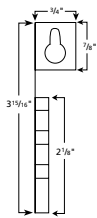

6540 SERIES

SLIM SERIES SINK FRONT (TIP-OUT) TRAYS

Tip-out trays are a must-have for every kitchen and bathroom! Perfect for hiding sponges and scouring pads out of sight yet keeping them easily accessible, the Slim Series is designed to accommodate minimum clearance openings for large sink applications. The 6540 Series is available in 11" or 14" solid or extruded tray kits in white or almond.

Custom cut trays to length and glue end caps on with Rev-A-Shelf. (Included)

End Cap

Slim Series

6551 Series

PRODUCT #s	DESCRIPTION	PRODUCT DIMENSIONS	FINISH	SET PER CARTON	WEIGHT PER CARTON	SUGGESTED LIST PRICE
2 Trays with 2 Pr. of Hinges						Individual Pack
6542-11-**-52	Trays with hinges	11" (280 mm)W x 1 1/16" (42 mm)D x 3 3/16" (100 mm)H	Polymer Trays	1	2 lbs.	\$30.00
6542-14-**-52	Trays with hinges	14" (360 mm)W x 1 1/16" (42 mm)D x 3 3/16" (100 mm)H	Polymer Trays	1	2.3 lbs.	\$30.15
20 - 2 Tray Sets with 40 Pr. of Hinges						Bulk Pack
6542-11-**-4	Trays with hinges	11" (280 mm)W x 1 1/16" (42 mm)D x 3 3/16" (100 mm)H	Polymer Trays	20	26 lbs.	\$29.15 ea.
6542-14-**-4	Trays with hinges	14" (360 mm)W x 1 1/16" (42 mm)D x 3 3/16" (100 mm)H	Polymer Trays	20	26 lbs.	\$29.45 ea.
Kits and Components						
6541-36-**-52	Tray, End Caps, 2 pr. hinges	36" (914 mm)W x 1 1/16" (42 mm)D x 3 3/16" (100 mm)H	Polymer Trays	1	2.3 lbs.	\$37.10
6541-36-**-50	Tray, End Caps, 1 pr. hinges	36" (914 mm)W x 1 1/16" (42 mm)D x 3 3/16" (100 mm)H	Polymer Trays	1	2.1 lbs.	\$25.65
6541-36-**-ETH	Tray, End Caps, 1 pr. hinges	36" (914 mm)W x 1 1/16" (42 mm)D x 3 3/16" (100 mm)H	Polymer Trays	1	1.5 lbs.	\$30.75
Bulk Components						
6541-36-**-4	Tray ONLY	36" (914 mm)W x 1 1/16" (42 mm)D x 3 3/16" (100 mm)H	Polymer Trays	20	19 lbs.	\$14.20 ea.
6542-97-**-4	Hinges & End Caps	For 20 - Two Tray Sets		40	10.5 lbs.	\$14.65 ea.
6542-ETH-**-10	Hinges & End Caps			10	4.0 lbs.	\$18.70 ea.