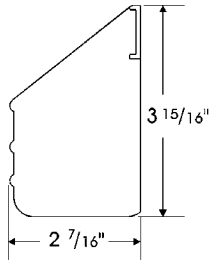

6540 SERIES

SLIM SERIES SINK FRONT (TIP-OUT) TRAYS

Tip-out trays are a must-have for every kitchen and bathroom! Perfect for hiding sponges and scouring pads out of sight yet keeping them easily accessible, the Slim Series is designed to accommodate minimum clearance openings for large sink applications. The 6540 Series is available in 11" or 14" solid or extruded tray kits in white or almond.

Custom cut trays to length and glue end caps on with Rev-A-Shelf. (Included)

End Cap

Slim Series

6551 Series

PRODUCT #s	DESCRIPTION	PRODUCT DIMENSIONS	FINISH	SET PER CARTON	WEIGHT PER CARTON	SUGGESTED LIST PRICE
2 Trays with 2 Pr. of Hinges						Individual Pack
6542-11-**-52	Trays with hinges	11" (280 mm)W x 1 1/16" (42 mm)D x 3 3/16" (100 mm)H	Polymer Trays	1	2 lbs.	\$30.00
6542-14-**-52	Trays with hinges	14" (360 mm)W x 1 1/16" (42 mm)D x 3 3/16" (100 mm)H	Polymer Trays	1	2.3 lbs.	\$30.15
20 - 2 Tray Sets with 40 Pr. of Hinges						Bulk Pack
6542-11-**-4	Trays with hinges	11" (280 mm)W x 1 1/16" (42 mm)D x 3 3/16" (100 mm)H	Polymer Trays	20	26 lbs.	\$29.15 ea.
6542-14-**-4	Trays with hinges	14" (360 mm)W x 1 1/16" (42 mm)D x 3 3/16" (100 mm)H	Polymer Trays	20	26 lbs.	\$29.45 ea.
Kits and Components						
6541-36-**-52	Tray, End Caps, 2 pr. hinges	36" (914 mm)W x 1 1/16" (42 mm)D x 3 3/16" (100 mm)H	Polymer Trays	1	2.3 lbs.	\$37.10
6541-36-**-50	Tray, End Caps, 1 pr. hinges	36" (914 mm)W x 1 1/16" (42 mm)D x 3 3/16" (100 mm)H	Polymer Trays	1	2.1 lbs.	\$25.65
6541-36-**-ETH	Tray, End Caps, 1 pr. hinges	36" (914 mm)W x 1 1/16" (42 mm)D x 3 3/16" (100 mm)H	Polymer Trays	1	1.5 lbs.	\$30.75
Bulk Components						
6541-36-**-4	Tray ONLY	36" (914 mm)W x 1 1/16" (42 mm)D x 3 3/16" (100 mm)H	Polymer Trays	20	19 lbs.	\$14.20 ea.
6542-97-**-4	Hinges & End Caps	For 20 - Two Tray Sets		40	10.5 lbs.	\$14.65 ea.
6542-ETH-**-10	Hinges & End Caps			10	4.0 lbs.	\$18.70 ea.