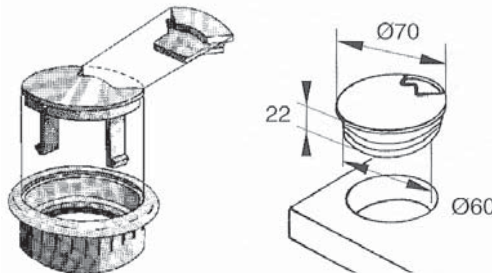

- 1351.060.061 White
- 1352.060.060 Black
- 1354.060.067 Brown
- 1355.060.010 Chrome
- 1356.060.028 Brass
- 1357.060.072 Grey
- 1358.060.448 Almond

• Packaging: 250 pieces