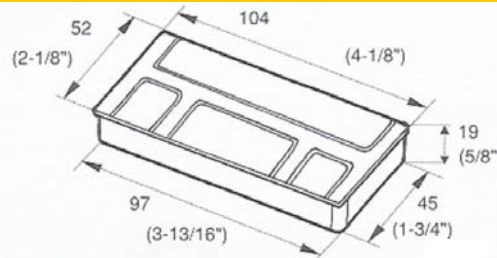

## Cable Grommets Series 1400

- 1441.155.061 White
- 1442.155.060 Black
- 1444.155.067 Brown
- 1447.155.072 Grey

• Packaging: 150 pieces

- 1451.097.061 White
- 1452.097.060 Black
- 1454.097.067 Brown
- 1457.097.072 Grey