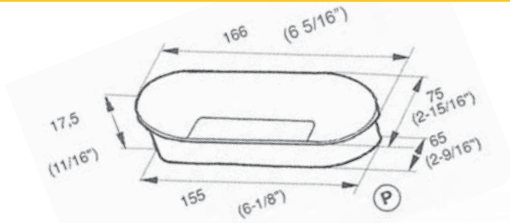

## Cable Grommets Series 1400

- 1441.155.061 White
- 1442.155.060 Black
- 1444.155.067 Brown
- 1447.155.072 Grey

• Packaging: 150 pieces

- 1451.097.061 White
- 1452.097.060 Black
- 1454.097.067 Brown
- 1457.097.072 Grey