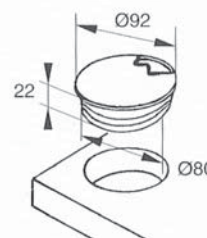

- 1361.080.061 White
- 1362.080.060 Black
- 1364.080.067 Brown
- 1365.080.010 Chrome
- 1366.080.028 Brass
- 1367.080.072 Grey
- 1368.080.448 Almond

• Packaging: 150 pieces