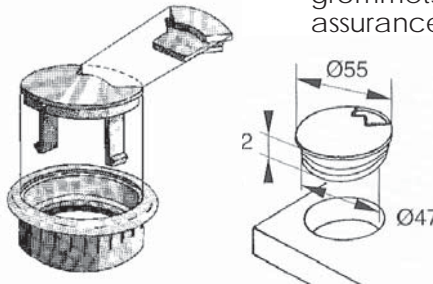

## Cable Grommets Series 1400

- 1441.155.061 White
- 1442.155.060 Black
- 1444.155.067 Brown
- 1447.155.072 Grey

• Packaging: 150 pieces

- 1451.097.061 White
- 1452.097.060 Black
- 1454.097.067 Brown
- 1457.097.072 Grey

## Cable Grommets Series 1300

Wire management for all cable sizes. Series 1300 round grommets feature a 2-piece top that is pre-inserted into the bottom grommet. All round grommets are individually bagged for quality assurance.