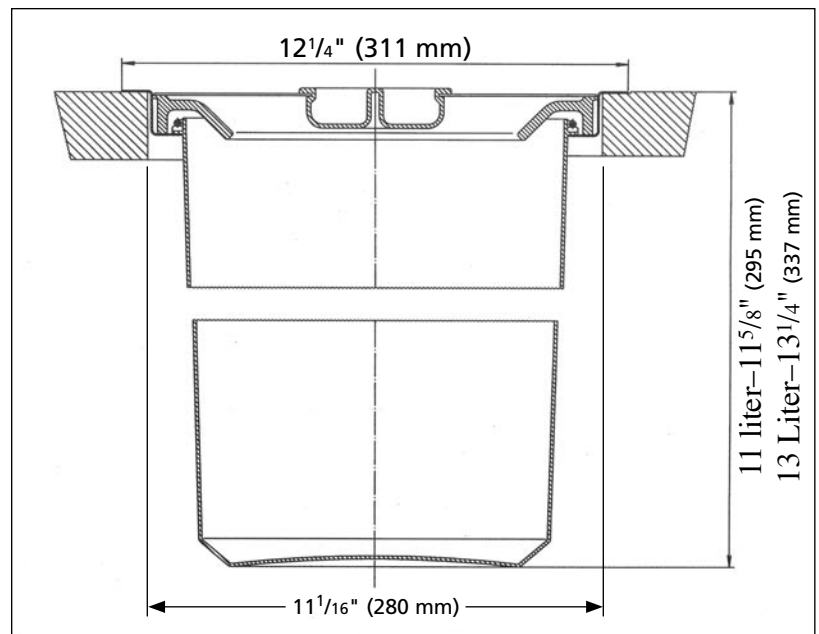

**Assembly Instructions for Counter Top Waste Containers**

Series 8-060-11SS / 8-060-15SS

8-060-11SS  
11 Ltr.

8-060-15SS  
13 Ltr.

The waste bin can be cleaned with commercial household cleaner.

Questions or comments please call customer service at  
1-800-626-1126 or visit [www.rev-a-shelf.com](http://www.rev-a-shelf.com)