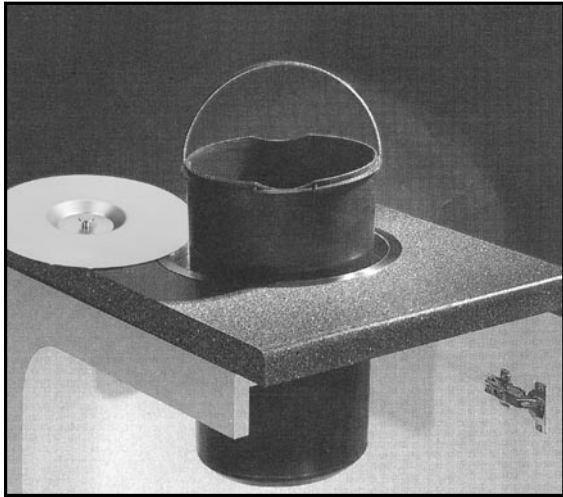

**Assembly Instructions for Counter Top Waste Containers**

Series 8-060-11SS / 8-060-15SS

8-060-11SS  
11 Ltr.

8-060-15SS  
13 Ltr.

The waste bin can be cleaned with commercial household cleaner.

Questions or comments please call customer service at  
1-800-626-1126 or visit [www.rev-a-shelf.com](http://www.rev-a-shelf.com)