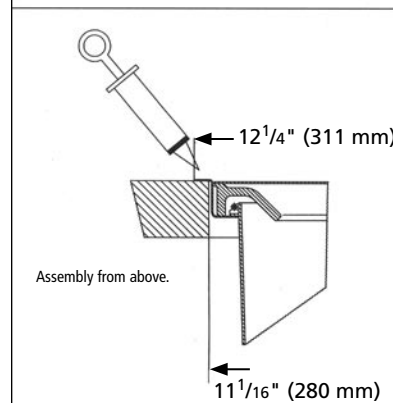

**Assembly Instructions for Counter Top Waste Containers**

Series 8-060-11SS / 8-060-15SS

8-060-11SS  
11 Ltr.

8-060-15SS  
13 Ltr.

The waste bin can be cleaned with commercial household cleaner.

Questions or comments please call customer service at  
1-800-626-1126 or visit [www.rev-a-shelf.com](http://www.rev-a-shelf.com)