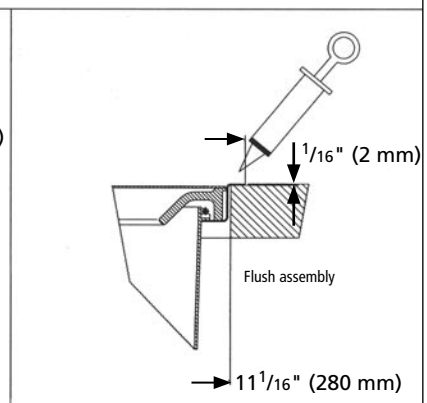

**Assembly Instructions for Counter Top Waste Containers**

Series 8-060-11SS / 8-060-15SS

8-060-11SS  
11 Ltr.

8-060-15SS  
13 Ltr.

The waste bin can be cleaned with commercial household cleaner.

Questions or comments please call customer service at  
1-800-626-1126 or visit [www.rev-a-shelf.com](http://www.rev-a-shelf.com)