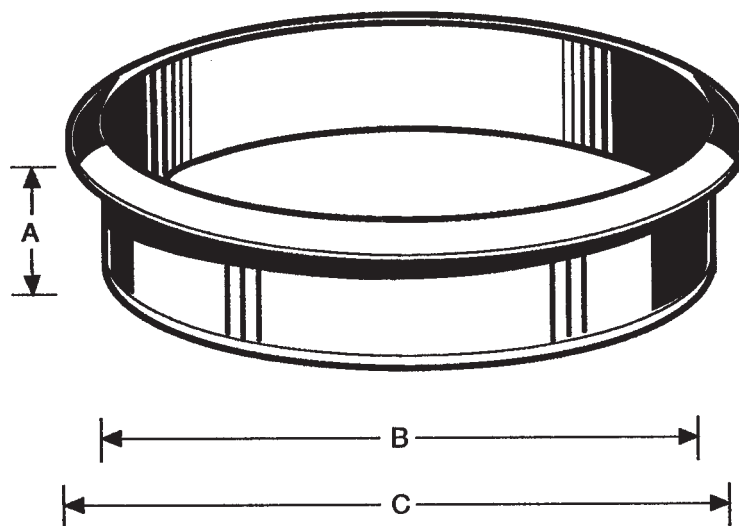

GROMMET SERIES

Accessories

- MADE IN U.S.A.
- OVERLAPPING TRIM EDGE
- SMOOTH FINISH
- PROFESSIONAL FINISHING TOUCH
- PACKAGED 50 PER BOX

6122	6144	SIZE / COLOR
7/8"-22mm	1"-25mm	A
4 1/8"-105mm	6"-152mm	B
4 3/8"-111mm	6 3/4"-171mm	C
010	010	WHITE
014	014	BLACK
021	021	GRAY
029	029	ALMOND
N/A	058	BROWN
075	075	GOLD
079	079	CHROME