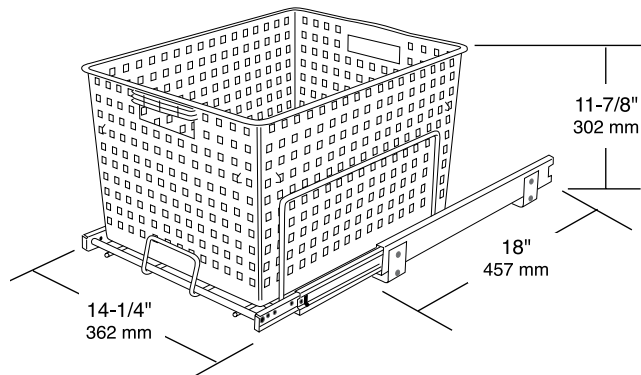

Laundry Room Hamper