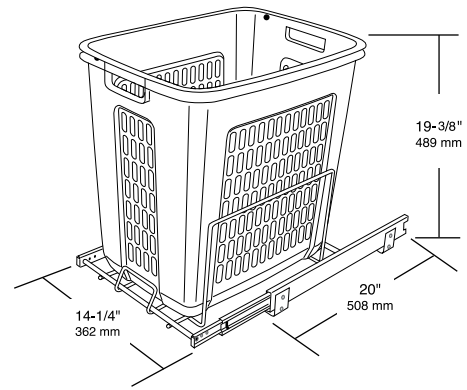

# PULL-OUT POLYMER HAMPER

Keep dirty clothes from piling on the floor with Rev-A-Shelf's large Pull-Out Polymer Hamper. The HPRV Series features a shallow 20" depth for vanity applications, full-extension ball bearing slides, 1.71 Bushel capacity and installs with just four screws. Door mount kit sold separately.

HPRV-1520 S

with optional Door Mount Kit  
(Sold Separately - RV DM KIT - Pg. 57)

PRODUCT #s	DESCRIPTION	PRODUCT DIMENSIONS	FINISH	SET PER CARTON	WEIGHT PER CARTON	SUGGESTED LIST PRICE
<b>Pull-Out Hamper</b>			<b>Individual Pack</b>			
HPRV-1520 S	Pull-Out Hamper	14¼" (362 mm)W x 20" (508 mm)D x 19¾" (492 mm)H	Polymer	1	12 lbs.	\$133.85
HPB-03323-52	Replacement Hamper		Polymer	1	5 lbs.	\$38.85