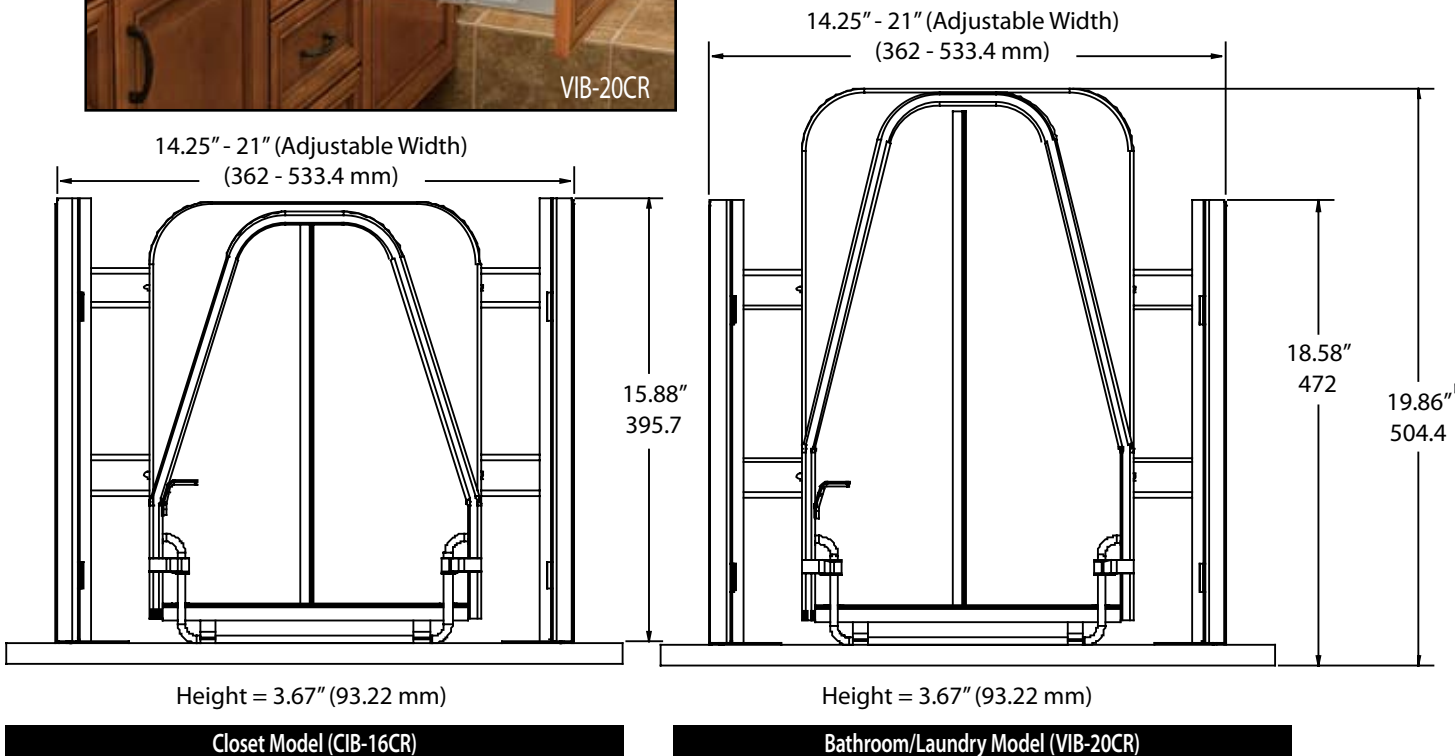

VIB-20CR

CLOSET
ACCESSORIES