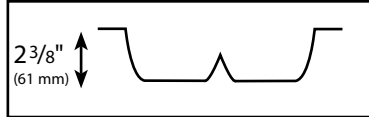

Arrange utensils in the kitchen drawer with the Rev-A-Shelf Utility Tray. The UT/GUT Series is available in four styles and four size variations with rubberized polystyrene to allow easy trimming for a perfect fit in any drawer. This single drawer insert is available in glossy or textured finish and white or almond colors.

GUT DENOTES GLOSSY FINISH.
 UT DENOTES TEXTURE FINISH.
 GLOSSY AVAILABLE IN WHITE ONLY

NOTE: ALL CUTLERY AND
 UTILITY TRAYS ARE NOW
 2 3/8" (61 mm) HIGH.

DRAWER
 ACCESSORIES

PRODUCT #s	DESCRIPTION	TRAY PRODUCT DIMENSIONS	MINIMUM TRIM PRODUCT DIMENSIONS	FINISH	SET PER CARTON	WEIGHT PER CARTON	SUGGESTED LIST PRICE
Polymer Utility Tray					Individual Pack		
UT-10*-52	Utility Trays	11 1/2" (293 mm)W x 21 1/4" (540 mm)D	8 5/8" (219 mm)W x 17 3/4" (451 mm)D	Polymer Trays	1	2 lbs.	\$14.05
UT-12*-52	Utility Trays	14 1/4" (362 mm)W x 21 1/4" (540 mm)D	11 5/8" (296 mm)W x 17 3/4" (451 mm)D	Polymer Trays	1	2 lbs.	\$15.50
UT-15*-52	Utility Trays	17 1/2" (445 mm)W x 21 1/4" (540 mm)D	14 3/4" (375 mm)W x 17 3/4" (451 mm)D	Polymer Trays	1	3 lbs.	\$18.15
UT-18*-52	Utility Trays	21 7/8" (556 mm)W x 21 1/4" (540 mm)D	18 3/8" (467 mm)W x 17 3/4" (451 mm)D	Polymer Trays	1	3 lbs.	\$19.15
Polymer Utility Tray					Bulk Pack		
UT-10*-10	Utility Trays	11 1/2" (293 mm)W x 21 1/4" (540 mm)D	8 5/8" (219 mm)W x 17 3/4" (451 mm)D	Polymer Trays	10	12 lbs.	\$12.20 ea.
UT-12*-20	Utility Trays	14 1/4" (362 mm)W x 21 1/4" (540 mm)D	11 5/8" (296 mm)W x 17 3/4" (451 mm)D	Polymer Trays	20	27 lbs.	\$12.45 ea.
UT-15*-20	Utility Trays	17 1/2" (445 mm)W x 21 1/4" (540 mm)D	14 3/4" (375 mm)W x 17 3/4" (451 mm)D	Polymer Trays	20	37 lbs.	\$14.65 ea.
UT-18*-10	Utility Trays	21 7/8" (556 mm)W x 21 1/4" (540 mm)D	18 3/8" (467 mm)W x 17 3/4" (451 mm)D	Polymer Trays	10	25 lbs.	\$15.10 ea.