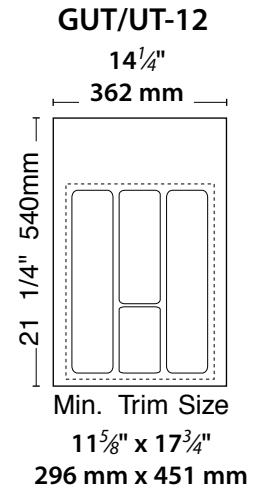

GUT DENOTES GLOSSY FINISH.
 UT DENOTES TEXTURE FINISH.
 GLOSSY AVAILABLE IN WHITE ONLY

NOTE: ALL CUTLERY AND
 UTILITY TRAYS ARE NOW
 2 3/8" (61 mm) HIGH.

DRAWER
 ACCESSORIES

PRODUCT #s	DESCRIPTION	TRAY PRODUCT DIMENSIONS	MINIMUM TRIM PRODUCT DIMENSIONS	FINISH	SET PER CARTON	WEIGHT PER CARTON	SUGGESTED LIST PRICE
Polymer Utility Tray					Individual Pack		
UT-10*-52	Utility Trays	11 1/2" (293 mm)W x 21 1/4" (540 mm)D	8 5/8" (219 mm)W x 17 3/4" (451 mm)D	Polymer Trays	1	2 lbs.	\$14.05
UT-12*-52	Utility Trays	14 1/4" (362 mm)W x 21 1/4" (540 mm)D	11 5/8" (296 mm)W x 17 3/4" (451 mm)D	Polymer Trays	1	2 lbs.	\$15.50
UT-15*-52	Utility Trays	17 1/2" (445 mm)W x 21 1/4" (540 mm)D	14 3/4" (375 mm)W x 17 3/4" (451 mm)D	Polymer Trays	1	3 lbs.	\$18.15
UT-18*-52	Utility Trays	21 7/8" (556 mm)W x 21 1/4" (540 mm)D	18 3/8" (467 mm)W x 17 3/4" (451 mm)D	Polymer Trays	1	3 lbs.	\$19.15
Polymer Utility Tray					Bulk Pack		
UT-10*-10	Utility Trays	11 1/2" (293 mm)W x 21 1/4" (540 mm)D	8 5/8" (219 mm)W x 17 3/4" (451 mm)D	Polymer Trays	10	12 lbs.	\$12.20 ea.
UT-12*-20	Utility Trays	14 1/4" (362 mm)W x 21 1/4" (540 mm)D	11 5/8" (296 mm)W x 17 3/4" (451 mm)D	Polymer Trays	20	27 lbs.	\$12.45 ea.
UT-15*-20	Utility Trays	17 1/2" (445 mm)W x 21 1/4" (540 mm)D	14 3/4" (375 mm)W x 17 3/4" (451 mm)D	Polymer Trays	20	37 lbs.	\$14.65 ea.
UT-18*-10	Utility Trays	21 7/8" (556 mm)W x 21 1/4" (540 mm)D	18 3/8" (467 mm)W x 17 3/4" (451 mm)D	Polymer Trays	10	25 lbs.	\$15.10 ea.

NOTES:

All Trays Heights are 2 3/8" (61 mm)
 * Product available in two colors: (W) White & (A) Almond.
 Add "G" to beginning of part number to designate white/glossy finish.
 Trays can be ordered trimmed to your specifications for an additional charge.
 Ships with a clear protective coating. Peel off before use.