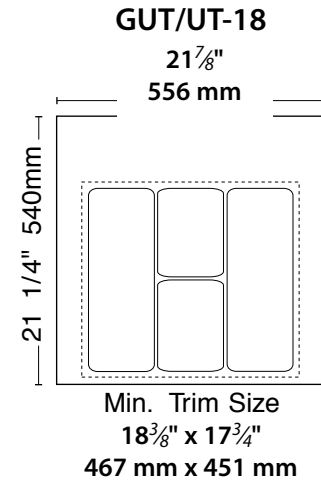

GUT DENOTES GLOSSY FINISH.
 UT DENOTES TEXTURE FINISH.
 GLOSSY AVAILABLE IN WHITE ONLY

NOTE: ALL CUTLERY AND
 UTILITY TRAYS ARE NOW
 2 3/8" (61 mm) HIGH.

DRAWER
 ACCESSORIES

PRODUCT #s	DESCRIPTION	TRAY PRODUCT DIMENSIONS	MINIMUM TRIM PRODUCT DIMENSIONS	FINISH	SET PER CARTON	WEIGHT PER CARTON	SUGGESTED LIST PRICE
Polymer Utility Tray					Individual Pack		
UT-10*-52	Utility Trays	11 1/2" (293 mm)W x 21 1/4" (540 mm)D	8 5/8" (219 mm)W x 17 3/4" (451 mm)D	Polymer Trays	1	2 lbs.	\$14.05
UT-12*-52	Utility Trays	14 1/4" (362 mm)W x 21 1/4" (540 mm)D	11 5/8" (296 mm)W x 17 3/4" (451 mm)D	Polymer Trays	1	2 lbs.	\$15.50
UT-15*-52	Utility Trays	17 1/2" (445 mm)W x 21 1/4" (540 mm)D	14 3/4" (375 mm)W x 17 3/4" (451 mm)D	Polymer Trays	1	3 lbs.	\$18.15
UT-18*-52	Utility Trays	21 7/8" (556 mm)W x 21 1/4" (540 mm)D	18 3/8" (467 mm)W x 17 3/4" (451 mm)D	Polymer Trays	1	3 lbs.	\$19.15
Polymer Utility Tray					Bulk Pack		
UT-10*-10	Utility Trays	11 1/2" (293 mm)W x 21 1/4" (540 mm)D	8 5/8" (219 mm)W x 17 3/4" (451 mm)D	Polymer Trays	10	12 lbs.	\$12.20 ea.
UT-12*-20	Utility Trays	14 1/4" (362 mm)W x 21 1/4" (540 mm)D	11 5/8" (296 mm)W x 17 3/4" (451 mm)D	Polymer Trays	20	27 lbs.	\$12.45 ea.
UT-15*-20	Utility Trays	17 1/2" (445 mm)W x 21 1/4" (540 mm)D	14 3/4" (375 mm)W x 17 3/4" (451 mm)D	Polymer Trays	20	37 lbs.	\$14.65 ea.
UT-18*-10	Utility Trays	21 7/8" (556 mm)W x 21 1/4" (540 mm)D	18 3/8" (467 mm)W x 17 3/4" (451 mm)D	Polymer Trays	10	25 lbs.	\$15.10 ea.

NOTES:

All Trays Heights are 2 3/8" (61 mm)
 * Product available in two colors: (W) White & (A) Almond.
 Add "G" to beginning of part number to designate white/glossy finish.
 Trays can be ordered trimmed to your specifications for an additional charge.
 Ships with a clear protective coating. Peel off before use.