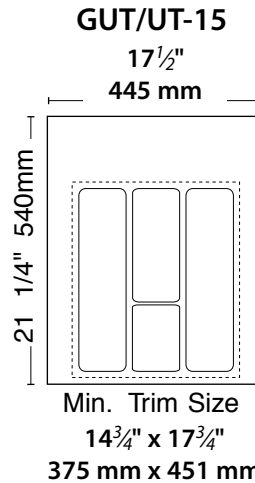

GUT DENOTES GLOSSY FINISH.
 UT DENOTES TEXTURE FINISH.
 GLOSSY AVAILABLE IN WHITE ONLY

NOTE: ALL CUTLERY AND
 UTILITY TRAYS ARE NOW
 2 3/8" (61 mm) HIGH.

DRAWER
 ACCESSORIES

PRODUCT #s	DESCRIPTION	TRAY PRODUCT DIMENSIONS	MINIMUM TRIM PRODUCT DIMENSIONS	FINISH	SET PER CARTON	WEIGHT PER CARTON	SUGGESTED LIST PRICE
Polymer Utility Tray					Individual Pack		
UT-10*-52	Utility Trays	11 1/2" (293 mm)W x 21 1/4" (540 mm)D	8 5/8" (219 mm)W x 17 3/4" (451 mm)D	Polymer Trays	1	2 lbs.	\$14.05
UT-12*-52	Utility Trays	14 1/4" (362 mm)W x 21 1/4" (540 mm)D	11 5/8" (296 mm)W x 17 3/4" (451 mm)D	Polymer Trays	1	2 lbs.	\$15.50
UT-15*-52	Utility Trays	17 1/2" (445 mm)W x 21 1/4" (540 mm)D	14 3/4" (375 mm)W x 17 3/4" (451 mm)D	Polymer Trays	1	3 lbs.	\$18.15
UT-18*-52	Utility Trays	21 7/8" (556 mm)W x 21 1/4" (540 mm)D	18 3/8" (467 mm)W x 17 3/4" (451 mm)D	Polymer Trays	1	3 lbs.	\$19.15
Polymer Utility Tray					Bulk Pack		
UT-10*-10	Utility Trays	11 1/2" (293 mm)W x 21 1/4" (540 mm)D	8 5/8" (219 mm)W x 17 3/4" (451 mm)D	Polymer Trays	10	12 lbs.	\$12.20 ea.
UT-12*-20	Utility Trays	14 1/4" (362 mm)W x 21 1/4" (540 mm)D	11 5/8" (296 mm)W x 17 3/4" (451 mm)D	Polymer Trays	20	27 lbs.	\$12.45 ea.
UT-15*-20	Utility Trays	17 1/2" (445 mm)W x 21 1/4" (540 mm)D	14 3/4" (375 mm)W x 17 3/4" (451 mm)D	Polymer Trays	20	37 lbs.	\$14.65 ea.
UT-18*-10	Utility Trays	21 7/8" (556 mm)W x 21 1/4" (540 mm)D	18 3/8" (467 mm)W x 17 3/4" (451 mm)D	Polymer Trays	10	25 lbs.	\$15.10 ea.

NOTES:

All Trays Heights are 2 3/8" (61 mm)
 * Product available in two colors: (W) White & (A) Almond.
 Add "G" to beginning of part number to designate white/glossy finish.
 Trays can be ordered trimmed to your specifications for an additional charge.
 Ships with a clear protective coating. Peel off before use.