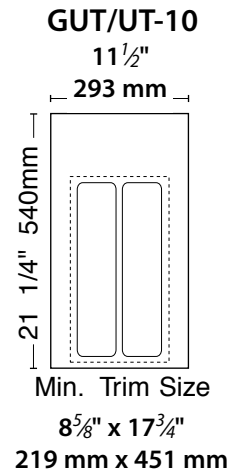

GUT DENOTES GLOSSY FINISH.
 UT DENOTES TEXTURE FINISH.
 GLOSSY AVAILABLE IN WHITE ONLY

NOTE: ALL CUTLERY AND
 UTILITY TRAYS ARE NOW
 2 3/8" (61 mm) HIGH.

DRAWER
 ACCESSORIES

PRODUCT #s	DESCRIPTION	TRAY PRODUCT DIMENSIONS	MINIMUM TRIM PRODUCT DIMENSIONS	FINISH	SET PER CARTON	WEIGHT PER CARTON	SUGGESTED LIST PRICE
Polymer Utility Tray					Individual Pack		
UT-10*-52	Utility Trays	11 1/2" (293 mm)W x 21 1/4" (540 mm)D	8 5/8" (219 mm)W x 17 3/4" (451 mm)D	Polymer Trays	1	2 lbs.	\$14.05
UT-12*-52	Utility Trays	14 1/4" (362 mm)W x 21 1/4" (540 mm)D	11 5/8" (296 mm)W x 17 3/4" (451 mm)D	Polymer Trays	1	2 lbs.	\$15.50
UT-15*-52	Utility Trays	17 1/2" (445 mm)W x 21 1/4" (540 mm)D	14 3/4" (375 mm)W x 17 3/4" (451 mm)D	Polymer Trays	1	3 lbs.	\$18.15
UT-18*-52	Utility Trays	21 7/8" (556 mm)W x 21 1/4" (540 mm)D	18 3/8" (467 mm)W x 17 3/4" (451 mm)D	Polymer Trays	1	3 lbs.	\$19.15
Polymer Utility Tray					Bulk Pack		
UT-10*-10	Utility Trays	11 1/2" (293 mm)W x 21 1/4" (540 mm)D	8 5/8" (219 mm)W x 17 3/4" (451 mm)D	Polymer Trays	10	12 lbs.	\$12.20 ea.
UT-12*-20	Utility Trays	14 1/4" (362 mm)W x 21 1/4" (540 mm)D	11 5/8" (296 mm)W x 17 3/4" (451 mm)D	Polymer Trays	20	27 lbs.	\$12.45 ea.
UT-15*-20	Utility Trays	17 1/2" (445 mm)W x 21 1/4" (540 mm)D	14 3/4" (375 mm)W x 17 3/4" (451 mm)D	Polymer Trays	20	37 lbs.	\$14.65 ea.
UT-18*-10	Utility Trays	21 7/8" (556 mm)W x 21 1/4" (540 mm)D	18 3/8" (467 mm)W x 17 3/4" (451 mm)D	Polymer Trays	10	25 lbs.	\$15.10 ea.

NOTES:

All Trays Heights are 2 3/8" (61 mm)
 * Product available in two colors: (W) White & (A) Almond.
 Add "G" to beginning of part number to designate white/glossy finish.
 Trays can be ordered trimmed to your specifications for an additional charge.
 Ships with a clear protective coating. Peel off before use.