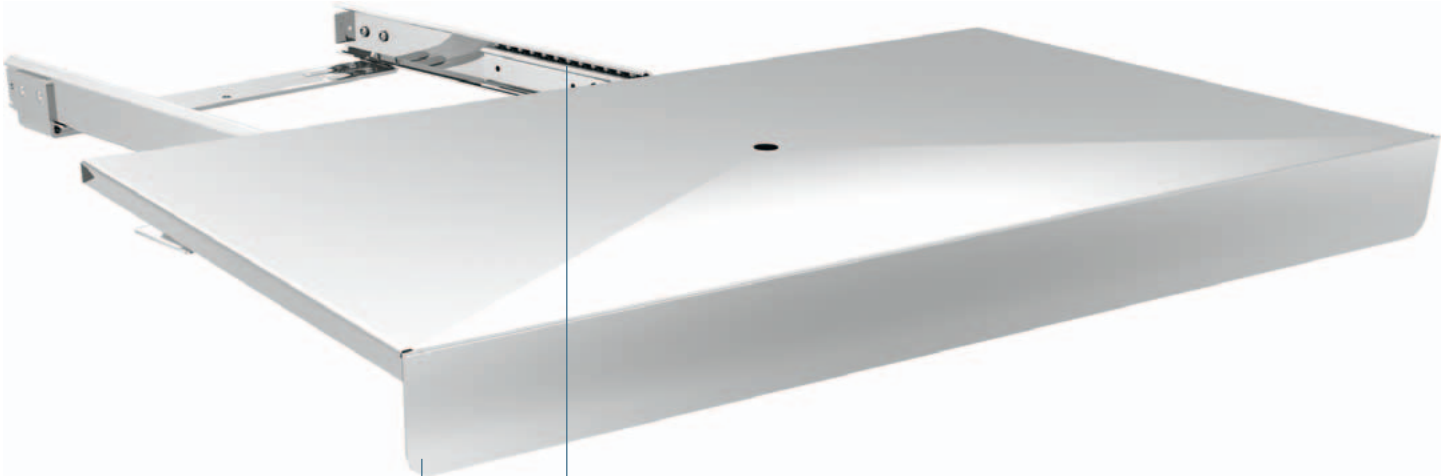

# FR 815

**SLIDE TYPE:** Full-extension TV swivel, platform 180° rotatable

**MEASURES:** Depth 370 mm, Width 650 mm  
Height 68 mm

**LOAD CAPACITY:** dynamic up to 60 kg

**MATERIAL:** steel, TV Swivel powder coated, drawer slide galvanized

**FEATURES:** linear steel ball bearings

**SPECIFICATIONS:**

- ▶ full-extension TV Swivel with 10 mm over-extension
- ▶ precision linear ball bearing drawer slide provides smooth, quiet operation
- ▶ soft stop
- ▶ platform on plastic glides for easy rotation

**MOUNTING SUGGESTION:**

- ▶ fastened with screws, use all screw holes

Platform Size Depth x Width (mm)	EX mm	Weight kg	Order No. brown	Order No. black	Order No. aluminium
370 x 650	368	8,90	▶ 5009	▶ 5010	▶ 80863