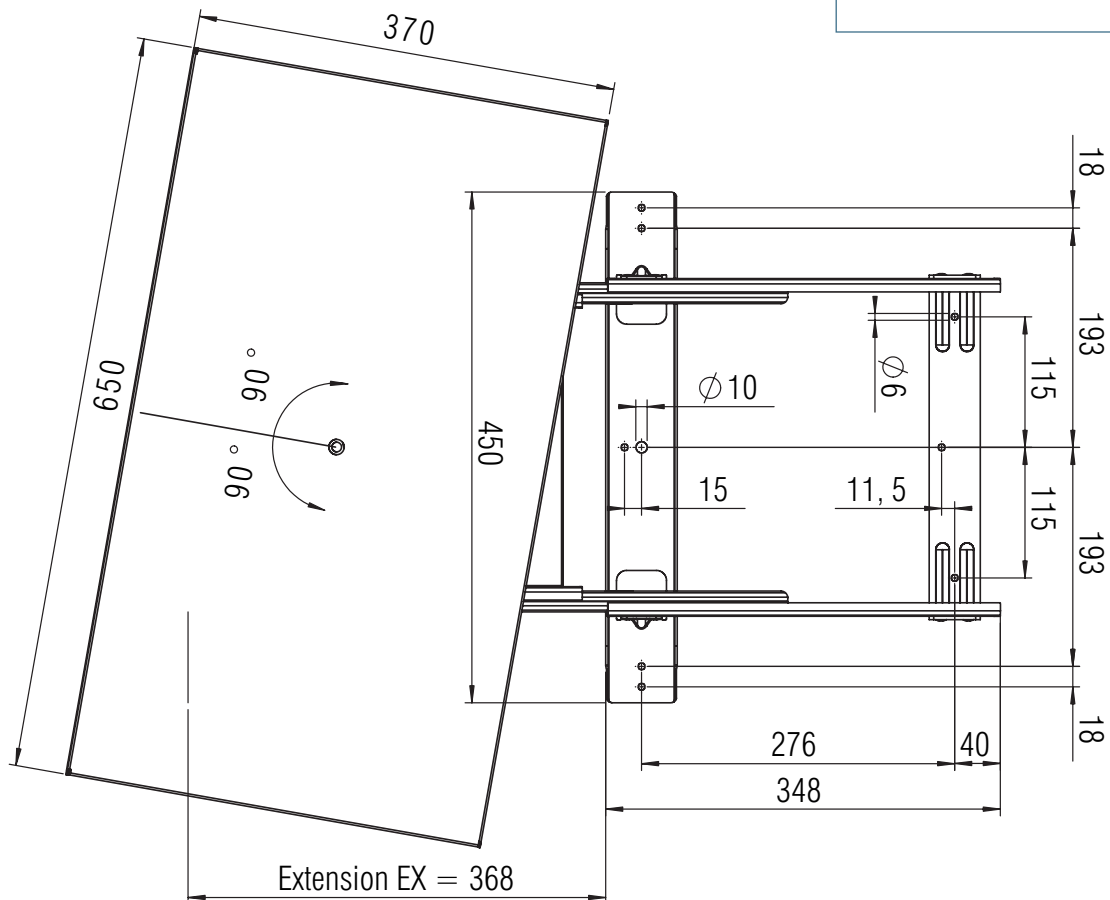

# FR 815

**SLIDE TYPE:** Full-extension TV swivel, platform 180° rotatable

**MEASURES:** Depth 370 mm, Width 650 mm  
Height 68 mm

**LOAD CAPACITY:** dynamic up to 60 kg

**MATERIAL:** steel, TV Swivel powder coated, drawer slide galvanized

**FEATURES:** linear steel ball bearings

**SPECIFICATIONS:**

- ▶ full-extension TV Swivel with 10 mm over-extension
- ▶ precision linear ball bearing drawer slide provides smooth, quiet operation
- ▶ soft stop
- ▶ platform on plastic glides for easy rotation

**MOUNTING SUGGESTION:**

- ▶ fastened with screws, use all screw holes

Platform Size Depth x Width (mm)	EX mm	Weight kg	Order No. brown	Order No. black	Order No. aluminium
370 x 650	368	8,90	▶ 5009	▶ 5010	▶ 80863