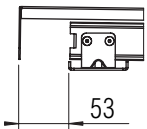

# FR 815

**SLIDE TYPE:** Full-extension TV swivel, platform 180° rotatable

**MEASURES:** Depth 370 mm, Width 650 mm  
Height 68 mm

**LOAD CAPACITY:** dynamic up to 60 kg

**MATERIAL:** steel, TV Swivel powder coated, drawer slide galvanized

**FEATURES:** linear steel ball bearings

**SPECIFICATIONS:**

- ▶ full-extension TV Swivel with 10 mm over-extension
- ▶ precision linear ball bearing drawer slide provides smooth, quiet operation
- ▶ soft stop
- ▶ platform on plastic glides for easy rotation

**MOUNTING SUGGESTION:**

- ▶ fastened with screws, use all screw holes

Platform Size Depth x Width (mm)	EX mm	Weight kg	Order No. brown	Order No. black	Order No. aluminium
370 x 650	368	8,90	▶ 5009	▶ 5010	▶ 80863