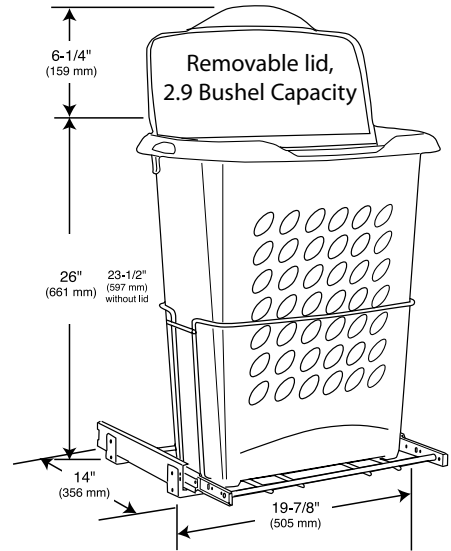

Can be Door Mounted with the RV DM KIT

Keep dirty clothes from piling on the floor with Rev-A-Shelf's large Pull-Out Polymer Hamper. The HPRV Series features a shallow 14" depth for closet applications, full-extension ball bearing slides, 2.9 Bushels Capacity and installs with just four screws. This polymer hamper is available with or without a removable lid and with or without Rev-A-Shelf's classic door mount bracket kit.

Large Capacity (90 Qt.) - Only 14" Deep!

PRODUCT #'s	DESCRIPTION	PRODUCT DIMENSIONS	FINISH	SET PER CARTON	WEIGHT PER CARTON	SUGGESTED LIST PRICE
Closet Hamper					Individual Pack	
HPRV-1925 S	Pull-Out Hamper w/ Lid	19 7/8" (508 mm)W x 14" (356 mm)D x 26" (661 mm)H	Polymer	1	12 lbs.	\$169.95
HPRV-1925DM S	Door Mount Hamper w/ Lid	19 7/8" (508 mm)W x 14" (356 mm)D x 26" (661 mm)H	Polymer	1	13 lbs.	\$205.75

CONTAINS:
 (1) Polymer Hamper Basket, Frame, Full-Extension Slides, and Instructions. Fully Assembled.

SEE THE VANITY SECTION FOR MORE HAMPERS!

CLOSET ACCESSORIES
 by REV-A-SHELF