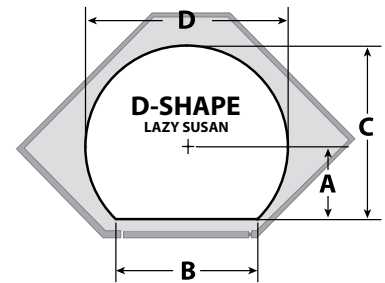

4WLS SERIES

WALL WOOD D-SHAPED SHELF

Our Wood Classic D-Shaped Lazy Susans offer the beauty of Maple without the worries of warping and splitting. This durable wood shelf is made with a 5/8" thick high-density multi-ply shelf with a 1" high solid wood rim and is protected with a UV-cured clear coat finish. Shelves can be purchased individually, with or without hardware, or in sets.

CONTAINS:
4WLS272 (2) shelves, telescoping shaft 9 1/4" (235 mm) upper & 22 1/2" (572 mm) lower shaft assembly to accommodate 26"-32" (660-813 mm) Inner Cabinet Height, mounting hardware—complete with screws. 1" (26 mm) diameter shaft system
4WLS273-20-536 denotes telescoping shaft 12" (305 mm) upper & 36" (915 mm) lower shaft assembly for 38"-46" (965-1169 mm) Inner Cabinet Height wall cabinets, (3) shelves, top & bottom pivots & fasteners.
NOTE: Bulk shelves (4WLS241) and hardware sold separately. Telescoping shaft assembly accommodates 26"-32" (660-813 mm) Inner Cabinet Height 1" (26 mm) diameter shaft system
Bulk pack available with 4BS Series attached (Special Order)! Tested to exceed BHMA Class 1 Specifications.