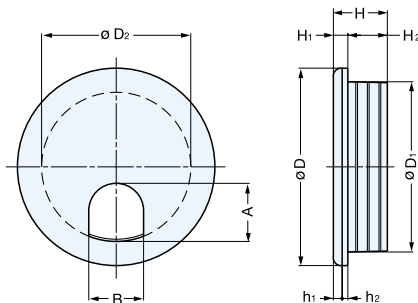

CABLE GROMMET

S445, S51, S60, S76, S89

MISCELLANEOUS

CABLE GROMMETS

Bore Dimensions

Please specify the finish when ordering.

Material	Finish
ABS	White (WHT), Black (BLK)

Item No.	D	D ₁	D ₂	H	H ₁	H ₂	h ₁	h ₂	A	B	d	Weight (g)	Box (pcs)	Carton (pcs)
S445	45 (1-25/32")	38.8 (1-17/32")	34	19.7	3.3	16.4	2	1.3	16.7	12.5	38.5	8.7	100	1200
S 51	51 (2")	44.5 (1-3/4")	39.7	19.9	3.6	16.3		1.6	19	15.5	44.2	11.1		800
S 60	60.5 (2-3/8")	48.8 (1-59/64")	44	19.8		16.2	2.6	1.6	20.8	19	48.5	13.7	50	600
S 76	76.5 (3-1/64")	64.4 (2-17/32")	59	20.3	4.2	16.1			21.5	21.5	64.2	21.8		21.8
S 89	89.4 (3-33/64")	76.5 (3-1/64")	71.4	20.6	4.1	16.5	2.6	1.5	25	22	76.5	30.3		250

CABLE GROMMET

S165-76

Bore Dimensions

Please specify the finish when ordering.

Item No.	Weight (g)	Box (pcs)	Carton (pcs)	Material	Finish
S165-76	47.7	150	1500	ABS	White (WHT), Black (BLK)