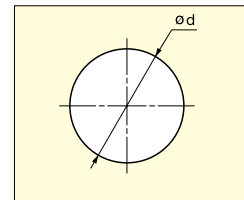

CABLE GROMMET

S445, S51, S60, S76, S89

MISCELLANEOUS

CABLE GROMMETS

Bore Dimensions

Please specify the finish when ordering.

Material	Finish
ABS	White (WHT), Black (BLK)

Item No.	D	D ₁	D ₂	H	H ₁	H ₂	h ₁	h ₂	A	B	d	Weight (g)	Box (pcs)	Carton (pcs)
S445	45 (1-25/32")	38.8 (1-17/32")	34	19.7	3.3	16.4	2	1.3	16.7	12.5	38.5	8.7	100	1200
S 51	51 (2")	44.5 (1-3/4")	39.7	19.9	3.6	16.3		1.6	19	15.5	44.2	11.1		800
S 60	60.5 (2-3/8")	48.8 (1-59/64")	44	19.8		16.2	2.6	1.6	20.8	19	48.5	13.7	50	600
S 76	76.5 (3-1/64")	64.4 (2-17/32")	59	20.3	4.2	16.1			21.5	21.5	64.2	21.8		21.8
S 89	89.4 (3-33/64")	76.5 (3-1/64")	71.4	20.6	4.1	16.5	2.6	1.5	25	22	76.5	30.3		250

CABLE GROMMET

S165-76

Bore Dimensions

Please specify the finish when ordering.

Item No.	Weight (g)	Box (pcs)	Carton (pcs)	Material	Finish
S165-76	47.7	150	1500	ABS	White (WHT), Black (BLK)