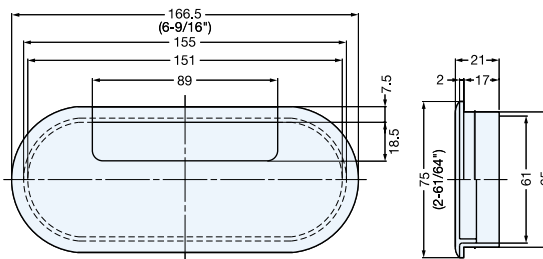

CABLE GROMMET

S445, S51, S60, S76, S89

MISCELLANEOUS

CABLE GROMMETS

Bore Dimensions

Please specify the finish when ordering.

Material	Finish
ABS	White (WHT), Black (BLK)

Item No.	D	D ₁	D ₂	H	H ₁	H ₂	h ₁	h ₂	A	B	d	Weight (g)	Box (pcs)	Carton (pcs)
S445	45 (1-25/32")	38.8 (1-17/32")	34	19.7	3.3	16.4	2	1.3	16.7	12.5	38.5	8.7	100	1200
S 51	51 (2")	44.5 (1-3/4")	39.7	19.9	3.6	16.3		1.6	19	15.5	44.2	11.1		800
S 60	60.5 (2-3/8")	48.8 (1-59/64")	44	19.8		16.2	2.6	1.6	20.8	19	48.5	13.7	50	600
S 76	76.5 (3-1/64")	64.4 (2-17/32")	59	20.3	4.2	16.1			21.5	21.5	64.2	21.8		21.8
S 89	89.4 (3-33/64")	76.5 (3-1/64")	71.4	20.6	4.1	16.5	2.6	1.5	25	22	76.5	30.3		250

CABLE GROMMET

S165-76

Bore Dimensions

Please specify the finish when ordering.

Item No.	Weight (g)	Box (pcs)	Carton (pcs)	Material	Finish
S165-76	47.7	150	1500	ABS	White (WHT), Black (BLK)