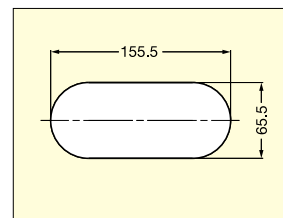

CABLE GROMMET

S445, S51, S60, S76, S89

MISCELLANEOUS

CABLE GROMMETS

Bore Dimensions

Please specify the finish when ordering.

Material	Finish
ABS	White (WHT), Black (BLK)

Item No.	D	D ₁	D ₂	H	H ₁	H ₂	h ₁	h ₂	A	B	d	Weight (g)	Box (pcs)	Carton (pcs)
S445	45 (1-25/32")	38.8 (1-17/32")	34	19.7	3.3	16.4	2	1.3	16.7	12.5	38.5	8.7	100	1200
S 51	51 (2")	44.5 (1-3/4")	39.7	19.9	3.6	16.3		1.6	19	15.5	44.2	11.1		800
S 60	60.5 (2-3/8")	48.8 (1-59/64")	44	19.8		16.2	2.6	1.6	20.8	19	48.5	13.7	50	600
S 76	76.5 (3-1/64")	64.4 (2-17/32")	59	20.3	4.2	16.1			21.5	21.5	64.2	21.8		21.8
S 89	89.4 (3-33/64")	76.5 (3-1/64")	71.4	20.6	4.1	16.5	2.6	1.5	25	22	76.5	30.3		250

CABLE GROMMET

S165-76

Bore Dimensions

Please specify the finish when ordering.

Item No.	Weight (g)	Box (pcs)	Carton (pcs)	Material	Finish
S165-76	47.7	150	1500	ABS	White (WHT), Black (BLK)