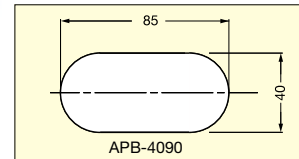

Material	Finish
ABS	White (WHT), Brown (BRN)

Item No.	D	D <sub>1</sub>	D <sub>2</sub>	D <sub>3</sub>	D <sub>4</sub>	H	H <sub>1</sub>	H <sub>2</sub>	h	Bore Dimension	Weight (g)	Box (pcs)	Carton (pcs)
APM-4045	45 ( 1-25/32" )	39.8 ( 1-9/16" )	24.6	36.2	28.2	10.3	3.3	7	1.6	40	5	150	900
APM-5056	56 ( 2-13/64" )	49.8 ( 1-31/32" )	32	46	36	12.8	3.8	9	1.8	50	9	100	600

# APB

APB-5056/WHT

APB-4045/WHT

PAT  
APB-4090/WHT

Bore Dimensions

Allows air flow even if the surface of the ventilator is directly on the wall.

APB-4045, APB-5056

APB-4090

Material	Finish
ABS	White (WHT)

Item No.	D	D <sub>1</sub>	D <sub>2</sub>	D <sub>3</sub>	H	H <sub>1</sub>	H <sub>2</sub>	h	Bore Dimension	Weight (g)	Box (pcs)	Carton (pcs)
APB-4045	45 ( 1-25/32" )	39.8 ( 1-9/16" )	36.6	36.6	10	3	7	1.5	40	7	150	900
APB-5056	56 ( 2-13/64" )	49.8 ( 1-31/32" )	46	46	12	3	9		50	11	100	600
APB-4090	-	-	-	-	-	-	-	-	40x85	16	80	480