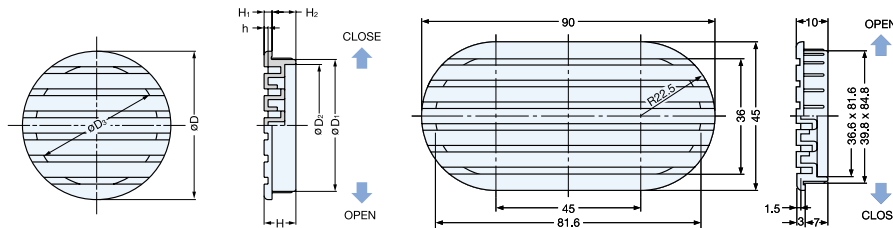

# APB

APB-5056/WHT

APB-4045/WHT

PAT  
APB-4090/WHT

Bore Dimensions

Allows air flow even if the surface of the ventilator is directly on the wall.

APB-4045, APB-5056

APB-4090

Material	Finish
ABS	White (WHT)

Item No.	D	D <sub>1</sub>	D <sub>2</sub>	D <sub>3</sub>	H	H <sub>1</sub>	H <sub>2</sub>	h	Bore Dimension	Weight (g)	Box (pcs)	Carton (pcs)
APB-4045	45 ( 1-25/32" )	39.8 ( 1-9/16" )	36.6	36.6	10	3	7	1.5	40	7	150	900
APB-5056	56 ( 2-13/64" )	49.8 ( 1-31/32" )	46	46	12	3	9		50	11	100	600
APB-4090	-	-	-	-	-	-	-	-	40x85	16	80	480