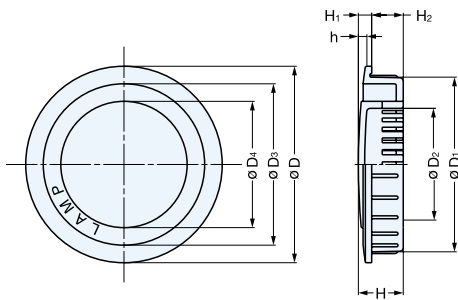

# APM

• Slits for ventilation cannot be seen from outside.

APM-5056/BRN

PAT  
APM-5056/WHT

Bore Dimensions

Allows air flow even if the surface of the ventilator is directly on the wall.

Please specify the finish when ordering.

Material	Finish
ABS	White (WHT), Brown (BRN)

Item No.	D	D <sub>1</sub>	D <sub>2</sub>	D <sub>3</sub>	D <sub>4</sub>	H	H <sub>1</sub>	H <sub>2</sub>	h	Bore Dimension	Weight (g)	Box (pcs)	Carton (pcs)
APM-4045	45 ( 1-25/32" )	39.8 ( 1-9/16" )	24.6	36.2	28.2	10.3	3.3	7	1.6	40	5	150	900
APM-5056	56 ( 2-13/64" )	49.8 ( 1-31/32" )	32	46	36	12.8	3.8	9	1.8	50	9	100	600